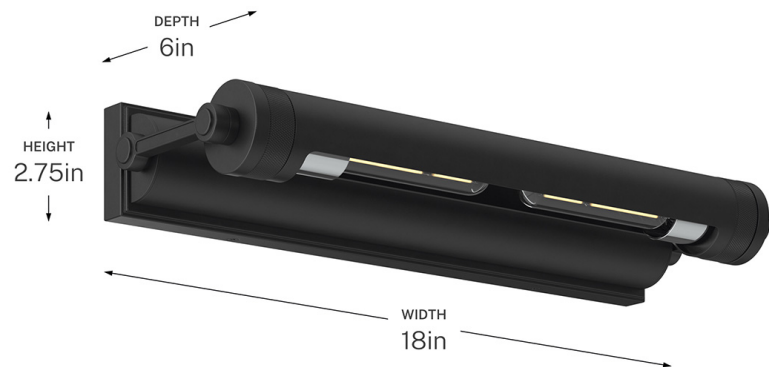

SPECIFICATIONS

Certifications/Qualifications

ADA Compliant	No
Prop65	Yes
Location Rating	Dry
	kichler.com/warranty

Dimensions

Height	2.75"
Width	18"
Height From Center Of Wall Opening (Spec Sheet)	1.5"
Depth	6"
Weight	6.1 LBS
Canopy Height	2.75"
Canopy Width	17.25"
Canopy Depth	2.25"

Electrical

Input Voltage	120 V

Light Source

Light Source	Bulb
Lamp Included	Not Included
# Of Bulbs/LED Modules	2
Max Or Nominal Watt	13 W
Lamp Type	T10
Socket Type	E26 (Medium)
Dimmable	Yes

Mounting/Installation

Interior/Exterior	Interior Product
Mounting Weight	6.1 LBS
Lead Wire Length	72

FIXTURE ATTRIBUTES

Housing/Glass

Primary Material	Steel

Outer Shade Details

Type	Shade
Location	Outer
Material	Steel
Shape	Rectangle
Length	17.25"
Height	2.25"
Width	2.25"

Product/Ordering Information

SKU	52814BK
Finish	Black
UPC	783927090469

Finishes

- Black
- Champagne Bronze™
- Polished Nickel