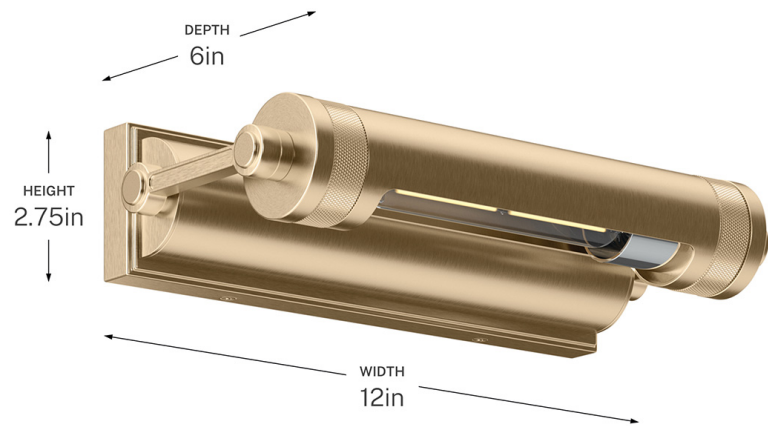

SPECIFICATIONS

Certifications/Qualifications

ADA Compliant	No
Prop65	Yes
Location Rating	Dry
	kichler.com/warranty

Dimensions

Height	2.75"
Width	12"
Height From Center Of Wall Opening (Spec Sheet)	1.5"
Depth	6"
Weight	4.5 LBS
Canopy Height	2.75"
Canopy Width	11.25"
Canopy Depth	2.25"

Electrical

Input Voltage	120 V
---------------	-------

Light Source

Light Source	Bulb
Lamp Included	Not Included
# Of Bulbs/LED Modules	1
Max Or Nominal Watt	13 W
Lamp Type	T10
Socket Type	E26 (Medium)
Dimmable	Yes

Mounting/Installation

Interior/Exterior	Interior Product
Mounting Weight	4.5 LBS
Lead Wire Length	72

FIXTURE ATTRIBUTES

Housing/Glass

Primary Material	Steel
------------------	-------

Outer Shade Details

Type	Shade
Location	Outer
Material	Steel
Shape	Rectangle
Length	11.25"
Height	2.25"
Width	2.25"

Product/Ordering Information

SKU	52813CPZ
Finish	Champagne Bronze™
UPC	783927090544

Finishes

-  Black
-  Champagne Bronze™
-  Polished Nickel

ALSO IN THIS FAMILY