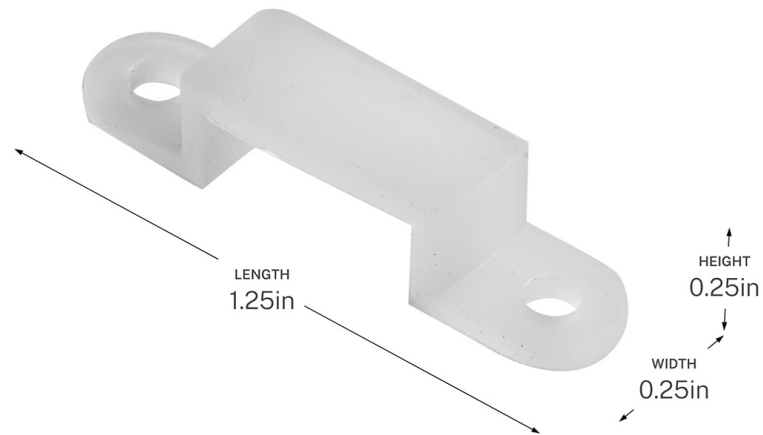

SPECIFICATIONS

Certifications/Qualifications

Prop65	No
Location Rating	Wet
	kichler.com/warranty

Dimensions

Height	0.25"
Length	1.25"
Width	0.25"
Weight	0.002 LBS

Electrical

Input Voltage	24 V

Mounting/Installation

Interior/Exterior	Exterior Product

FIXTURE ATTRIBUTES

Housing/Glass

Primary Material	Plastic

Product/Ordering Information

SKU	3CLIPCLR
Finish	Clear
UPC	783927087285

Finishes

- Clear

ALSO IN THIS FAMILY

3CTWS6WH

3J15WH

3J24WH

3J6WH