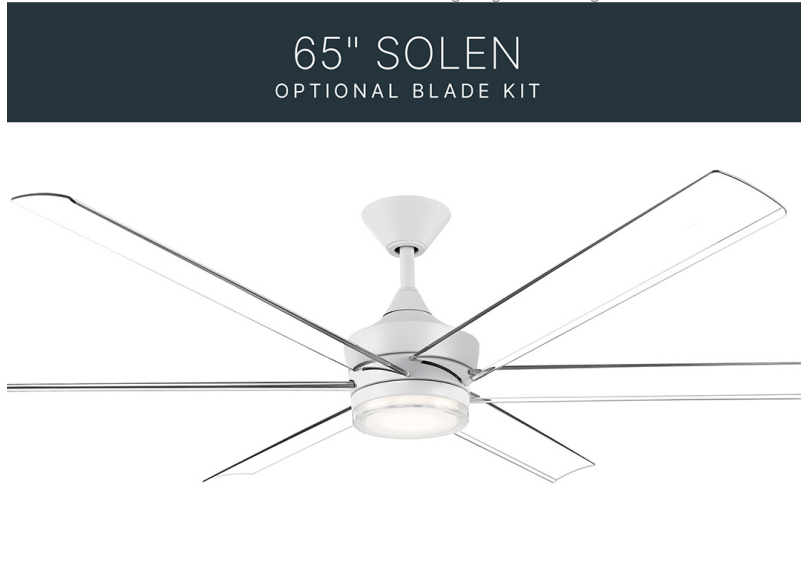

SPECIFICATIONS

Certifications/Qualifications	
Prop65	Yes kichler.com/warranty

Dimensions	
Height	0.13"
Length	30"
Width	4.5"
Weight	1 LBS

Mounting/Installation	
Interior/Exterior	Exterior Product
Mounting Weight	1 LBS

FIXTURE ATTRIBUTES

Housing/Glass	
Primary Material	Plastic

Product/Ordering Information	
SKU	390065
Finish	Clear
UPC	783927094047

Finishes	
<input checked="" type="radio"/>	Clear

65" SOLEN
OPTIONAL BLADE KIT

OPTIONAL SOLEN FAN TRANSLUCENT BLADES KIT
390065

W Wet Rated, Indoor/Outdoor
Easy to Install for all 65" Solen Ceiling Fans
Allows More Light to Shine Through

ALSO IN THIS FAMILY

310065-BK

310065-CPZ

310065-MWH