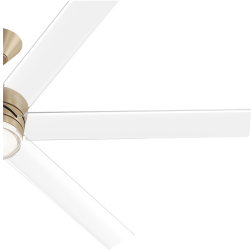

Electrical

Input Voltage	120 V	Battery Included	Yes

Certifications/Qualifications

Prop65 Title 20 Compliant	Yes Yes	Reese's Law Compliant	Yes

FIXTURE ATTRIBUTES

Blade Finish & Specs

Number Of Blades	6	Blade Material	Acrylonitrile Butadiene Styrene
Blades Reversible	No	Blade Pitch	14 °
Blade Finish 1	Matte White	Blades Included	Yes

Included Control

Fan Primary Control System	Remote	# Of Speeds	6
Remote Included	Yes	Limited/Full Function	65K DC Remote Control - Full Function
Remote Type	65K DC Remote Control - Full Function		

Product/Ordering Information

Sku	310065-MWH	UPC	783927092883
Finish	Matte White		

Housing

Primary Material	Steel

Warranty

kichler.com/warranty

Compatible Accessories

Solen 6 Blade 65 Inch Ceiling Fan Translucent Blade Set (390065), 12 Inch Single Threaded Ceiling Fan Downrod In Matte White (C2603-MWH), 18 Inch Single Threaded Ceiling Fan Downrod In Matte White (C2604-MWH), 24 Inch Single Threaded Ceiling Fan Downrod In Matte White (C2605-MWH), 36 Inch Single Threaded Ceiling Fan Downrod In Matte White (C2606-MWH), 48 Inch Single Threaded Ceiling Fan Downrod In Matte White (C2607-MWH), 60 Inch Single Threaded Ceiling Fan Downrod In Matte White (C2608-MWH), 72 Inch Single Threaded Ceiling Fan Downrod In Matte White (C2609-MWH), Solen 6 Blade 65 Inch Ceiling Fan In Satin Natural Bronze With Satin Natural Bronze Blades (310065-SNB)

ALSO IN THIS FAMILY

390065

You Can See All Products In This Family By Searching Kichler.com