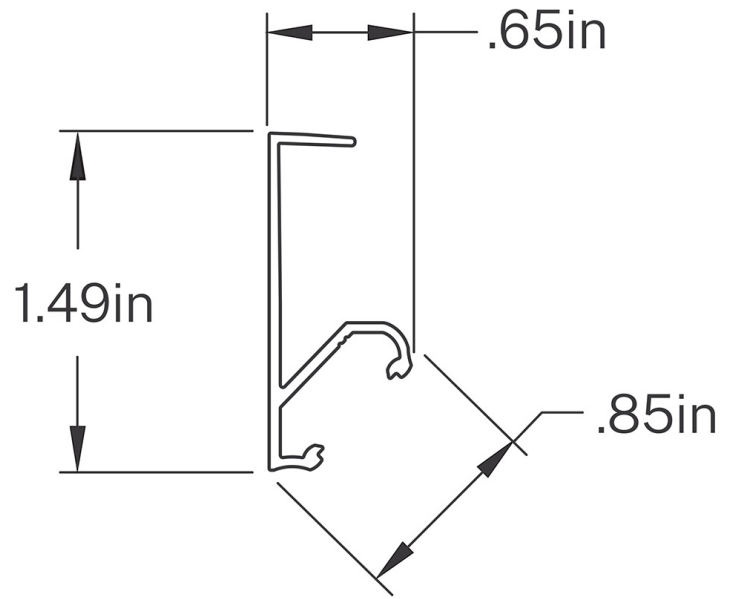

SPECIFICATIONS

Certifications/Qualifications
kichler.com/warranty

Dimensions
 Height 0.7"
 Length 96"
 Width 1.5"
 Weight 1.4 LBS

Mounting/Installation
 Interior/Exterior Interior Product

FIXTURE ATTRIBUTES

Housing/Glass
 Primary Material Aluminum
 Diffuser Description White Opaque Lens

Product/Ordering Information
 Sku 1TEKSLF75SF8SIL
 Finish Silver
 UPC 783927087582

Finishes
 Silver

ALSO IN THIS FAMILY

1TEA180HCONN