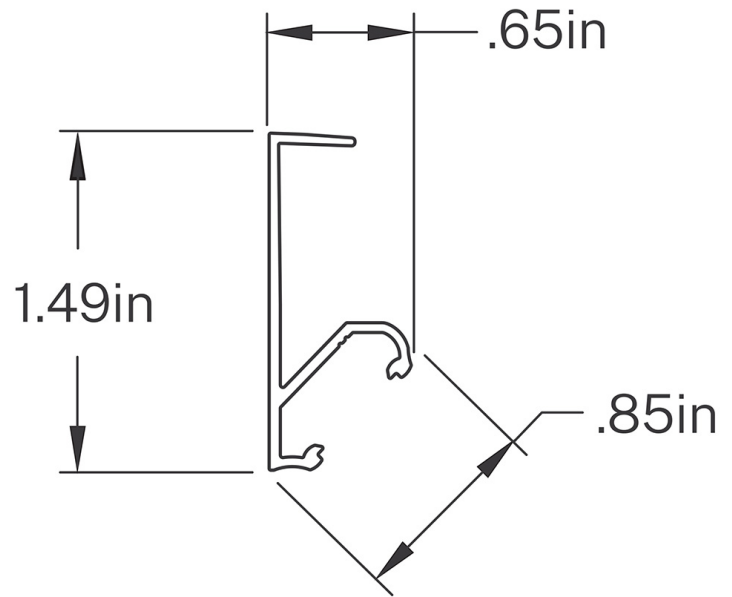

SPECIFICATIONS

Certifications/Qualifications
kichler.com/warranty

Dimensions
 Height 0.7"
 Length 48"
 Width 1.5"
 Weight 0.7 LBS

Mounting/Installation
 Interior/Exterior Interior Product

FIXTURE ATTRIBUTES

Housing/Glass
 Primary Material Aluminum
 Diffuser Description White Opaque Lens

Product/Ordering Information
 Sku 1TEKSLF75SF4SIL
 Finish Silver
 UPC 783927087575

Finishes
 Silver

ALSO IN THIS FAMILY

1TEA180HCONN