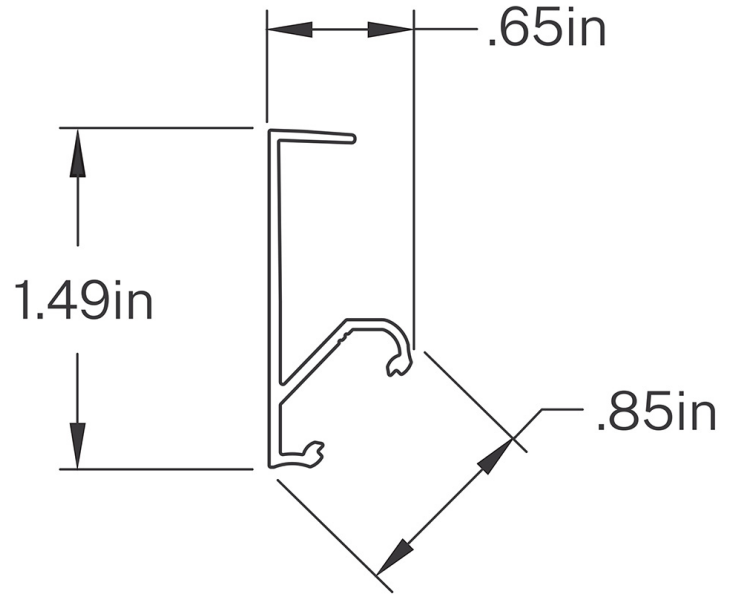

SPECIFICATIONS

Certifications/Qualifications

kichler.com/warranty

Dimensions

Height	0.7"
Length	24"
Width	1.5"
Weight	0.35 LBS

Mounting/Installation

Interior/Exterior	Interior Product
-------------------	------------------

FIXTURE ATTRIBUTES

Housing/Glass

Primary Material	Aluminum
Diffuser Description	White Opaque Lens

Product/Ordering Information

Sku	1TEKSLF75SF2SIL
Finish	Silver
UPC	783927087551

Finishes

ALSO IN THIS FAMILY