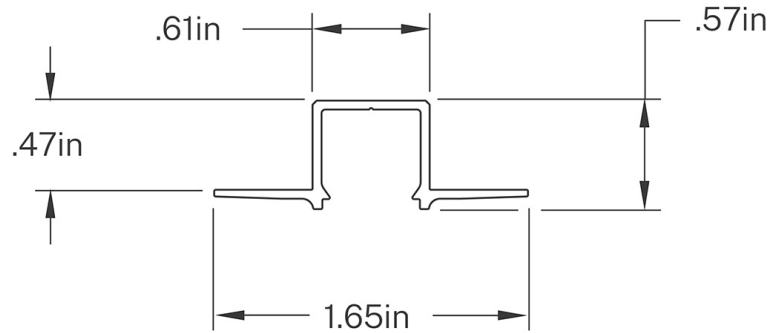

**SPECIFICATIONS**

Certifications/Qualifications  
[kichler.com/warranty](http://kichler.com/warranty)

Dimensions  
 Height 0.6"  
 Length 96"  
 Width 1.7"  
 Weight 1.3 LBS

Mounting/Installation  
 Interior/Exterior Interior Product

**FIXTURE ATTRIBUTES**

Housing/Glass  
 Primary Material Aluminum  
 Diffuser Description White Opaque Lens

Product/Ordering Information  
 Sku 1TEKMUDSR8SIL  
 Finish Silver  
 UPC 783927087537

Finishes  
 Silver