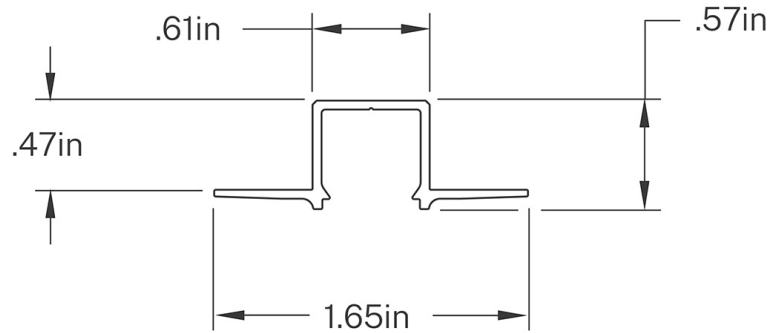

**SPECIFICATIONS**

Certifications/Qualifications  
[kichler.com/warranty](http://kichler.com/warranty)

Dimensions  
 Height 0.6"  
 Length 48"  
 Width 1.7"  
 Weight 0.65 LBS

Mounting/Installation  
 Interior/Exterior Interior Product

**FIXTURE ATTRIBUTES**

Housing/Glass  
 Primary Material Aluminum  
 Diffuser Description White Opaque Lens

Product/Ordering Information  
 Sku 1TEKMUDSR4SIL  
 Finish Silver  
 UPC 783927087520

Finishes  
 Silver