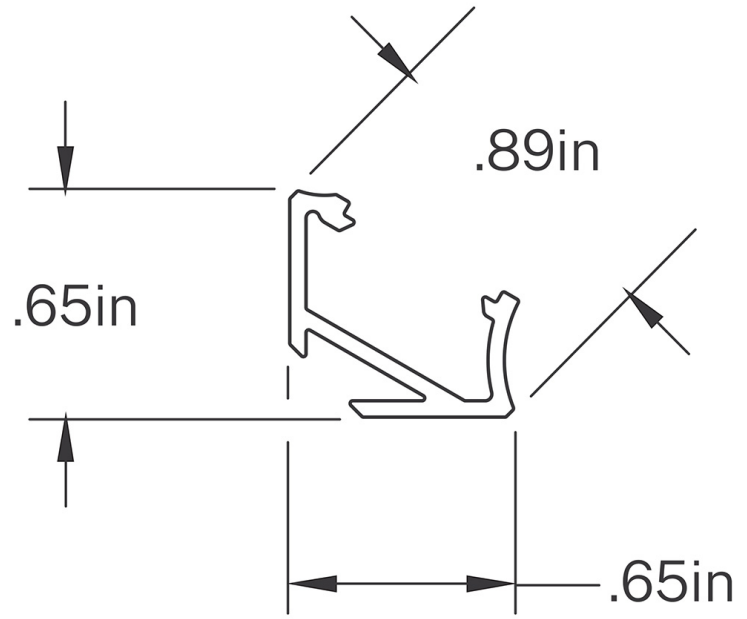

SPECIFICATIONS

Certifications/Qualifications
kichler.com/warranty

Dimensions
Height 0.7"
Length 96"
Width 0.7"
Weight 1 LBS

Mounting/Installation
Interior/Exterior Interior Product

FIXTURE ATTRIBUTES

Housing/Glass
Primary Material Aluminum
Diffuser Description White Opaque Lens

Product/Ordering Information
Sku 1TEK3060SF8SIL
Finish Silver
UPC 783927087346

Finishes
Silver

ALSO IN THIS FAMILY

1TEC145SF8SIL