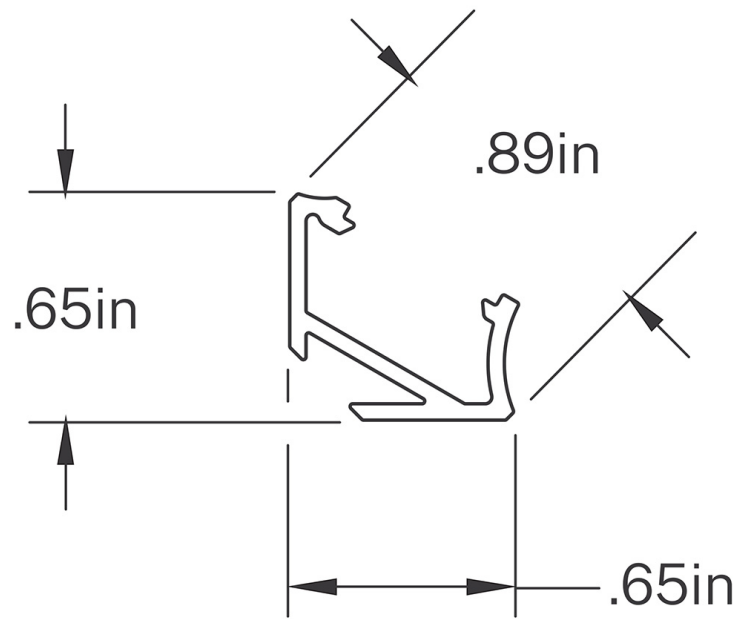

**SPECIFICATIONS**

Certifications/Qualifications  
[kichler.com/warranty](http://kichler.com/warranty)

Dimensions  
 Height 0.7"  
 Length 48"  
 Width 0.7"  
 Weight 0.5 LBS

Mounting/Installation  
 Interior/Exterior Interior Product

**FIXTURE ATTRIBUTES**

Housing/Glass  
 Primary Material Aluminum  
 Diffuser Description White Opaque Lens

Product/Ordering Information  
 Sku 1TEK3060SF4SIL  
 Finish Silver  
 UPC 783927087506

Finishes  
 Silver