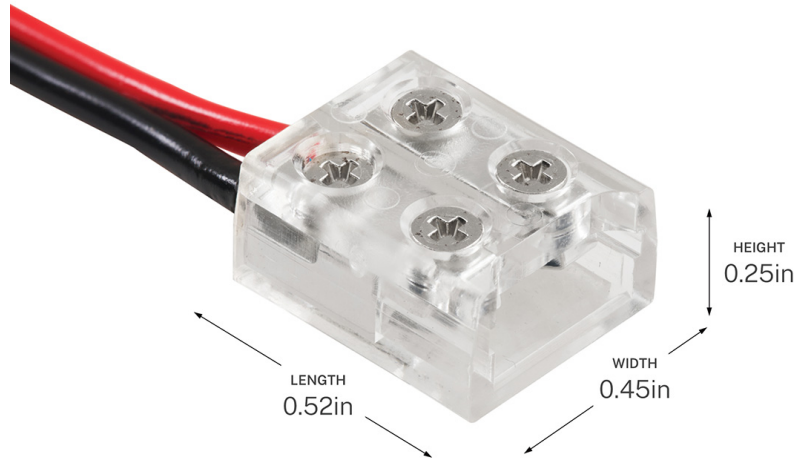

SPECIFICATIONS

Certifications/Qualifications

Prop65	Yes
Location Rating	Dry
	kichler.com/warranty

Dimensions

Height	0.25"
Length	0.52"
Width	0.45"
Weight	0.0651 LBS

Electrical

Input Voltage	24 V

Mounting/Installation

Interior/Exterior	Interior Product
Lead Wire Length	72

FIXTURE ATTRIBUTES

Housing/Glass

Primary Material	Plastic

Product/Ordering Information

Sku	1TBCOBTWSCLR
Finish	Clear
UPC	783927087148

Finishes

- Clear