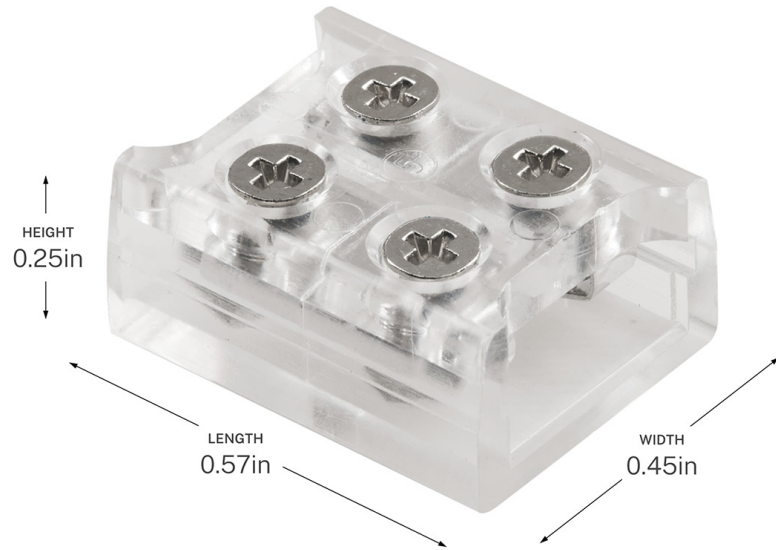

**SPECIFICATIONS**

**Certifications/Qualifications**

Prop65	Yes
Location Rating	Dry
	<a href="http://kichler.com/warranty">kichler.com/warranty</a>

**Dimensions**

Height	0.25"
Length	0.57"
Width	0.45"
Weight	0.0036 LBS

**Electrical**

Input Voltage	24 V
---------------	------

**Mounting/Installation**

Interior/Exterior	Interior Product
-------------------	------------------

**FIXTURE ATTRIBUTES**

**Housing/Glass**

Primary Material	Plastic
------------------	---------

**Product/Ordering Information**

Sku	1TBCOBTCLR
Finish	Clear
UPC	783927087070

**Finishes**

- Clear

**ALSO IN THIS FAMILY**

10189BK

10189WH

1CCOB90CLR