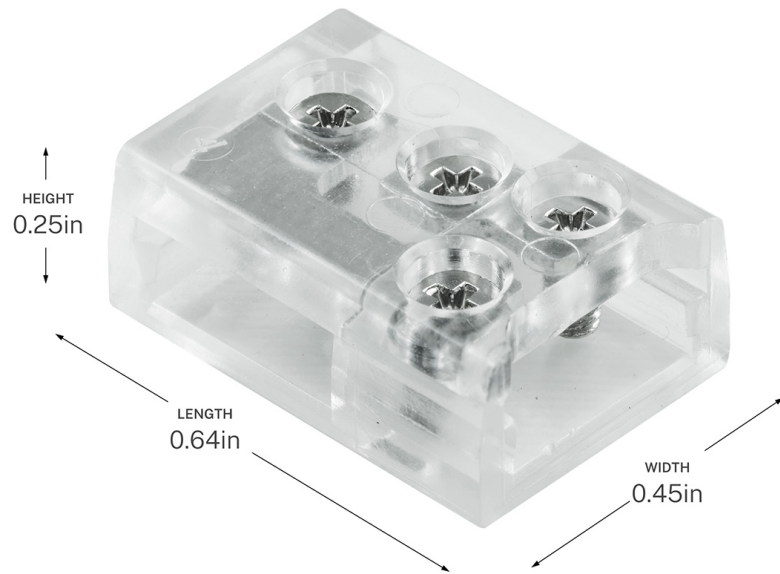

SPECIFICATIONS

Certifications/Qualifications

Prop65	Yes
Location Rating	Dry
	kichler.com/warranty

Dimensions

Height	0.25"
Length	0.64"
Width	0.45"
Weight	0.0036 LBS

Electrical

Input Voltage	24 V
---------------	------

Mounting/Installation

Interior/Exterior	Interior Product
-------------------	------------------

FIXTURE ATTRIBUTES

Housing/Glass

Primary Material	Plastic
------------------	---------

Product/Ordering Information

Sku	1TBCOB90CLR
Finish	Clear
UPC	783927087186

Finishes

- Clear

ALSO IN THIS FAMILY

10189BK

10189WH

1CCOB90CLR

1CCOBTTCCLR