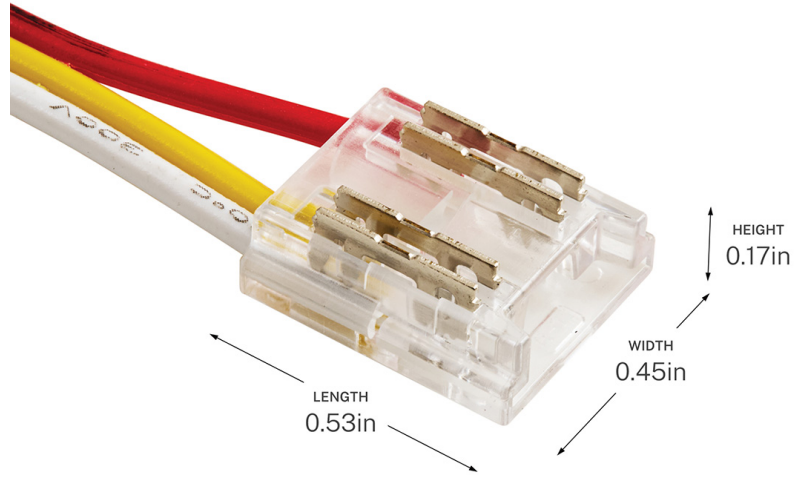

SPECIFICATIONS

Certifications/Qualifications

Prop65	Yes
Location Rating	Dry
	kichler.com/warranty

Dimensions

Height	0.17"
Length	0.53"
Width	0.45"
Weight	0.07 LBS

Electrical

Input Voltage	24 V

Mounting/Installation

Interior/Exterior	Interior Product
Lead Wire Length	72

FIXTURE ATTRIBUTES

Housing/Glass

Primary Material	Plastic

Product/Ordering Information

Sku	1CTCOBTWSCLR
Finish	Clear
UPC	783927087872

Finishes

- Clear

ALSO IN THIS FAMILY

1TUNLCTRBK

1TUNWCTRBK