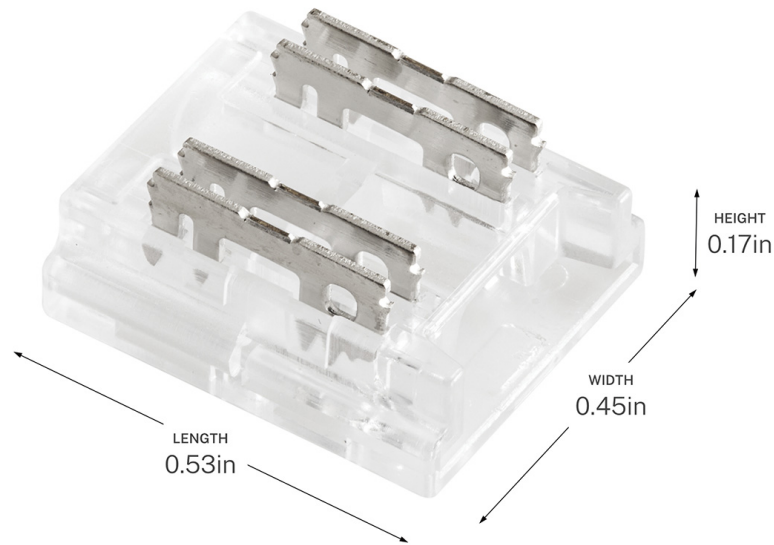

**SPECIFICATIONS**

Certifications/Qualifications

Prop65	Yes
Location Rating	Dry
	<a href="http://kichler.com/warranty">kichler.com/warranty</a>

Dimensions

Height	0.17"
Length	0.53"
Width	0.45"
Weight	0.0015 LBS

Electrical

Input Voltage	24 V
---------------	------

Mounting/Installation

Interior/Exterior	Interior Product
-------------------	------------------

**FIXTURE ATTRIBUTES**

Housing/Glass

Primary Material	Plastic
------------------	---------

Product/Ordering Information

Sku	1CTCOBTWCLR
Finish	Clear
UPC	783927087841

Finishes

- Clear

**ALSO IN THIS FAMILY**

1CTCOB90CLR

1CTCOBTTCLR

1CTCOBTWSCLR