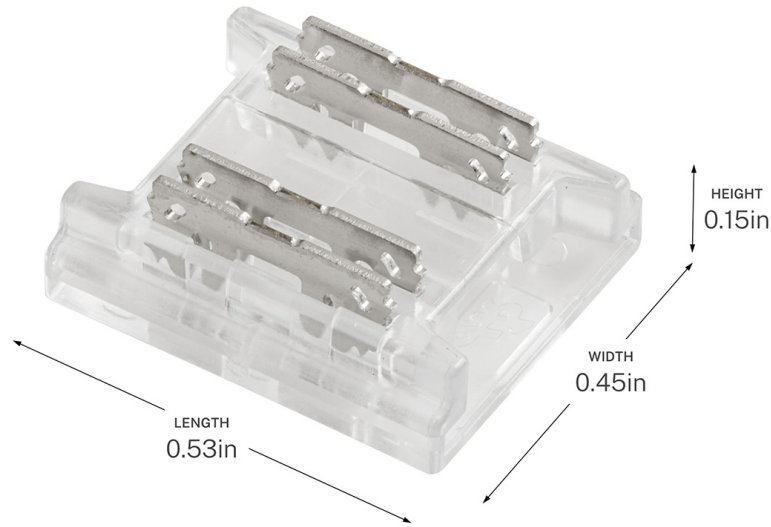

SPECIFICATIONS

Certifications/Qualifications

Prop65	Yes
Location Rating	Dry kichler.com/warranty

Dimensions

Height	0.15"
Length	0.53"
Width	0.45"
Weight	0.0014 LBS

Electrical

Input Voltage	24 V
---------------	------

Mounting/Installation

Interior/Exterior	Interior Product
-------------------	------------------

FIXTURE ATTRIBUTES

Housing/Glass

Primary Material	Plastic
------------------	---------

Product/Ordering Information

Sku	1CTCOBTTCLR
Finish	Clear
UPC	783927087865

Finishes

- Clear

ALSO IN THIS FAMILY

1CTCOB90CLR

1CTCOBTWCLR

1CTCOBTWSCLR

1DMXDBK