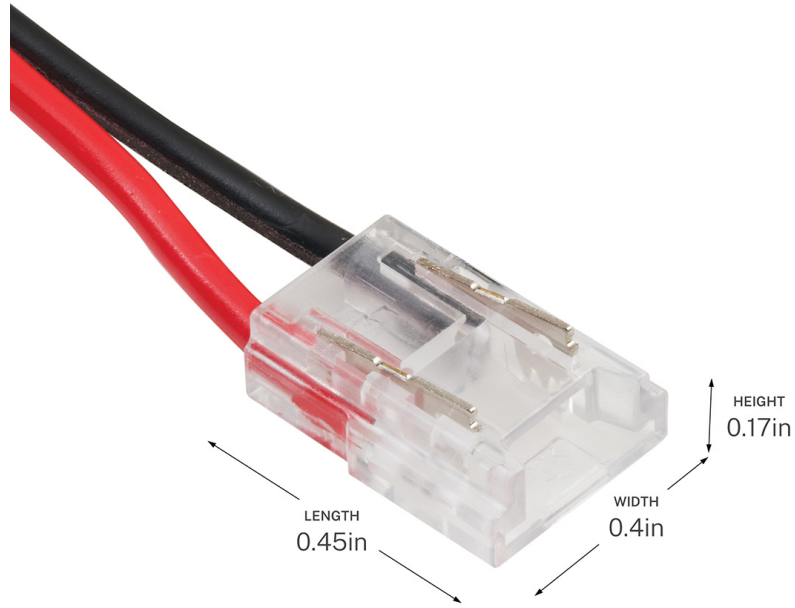

SPECIFICATIONS

Certifications/Qualifications

Prop65	Yes
Location Rating	Dry
	kichler.com/warranty

Dimensions

Height	0.17"
Length	0.45"
Width	0.4"
Weight	0.062 LBS

Electrical

Input Voltage	24 V

Mounting/Installation

Interior/Exterior	Interior Product
Lead Wire Length	72

FIXTURE ATTRIBUTES

Housing/Glass

Primary Material	Plastic

Product/Ordering Information

Sku	1CCOBTWSCLR
Finish	Clear
UPC	783927087179

Finishes

- Clear

ALSO IN THIS FAMILY

1CCOB90CLR