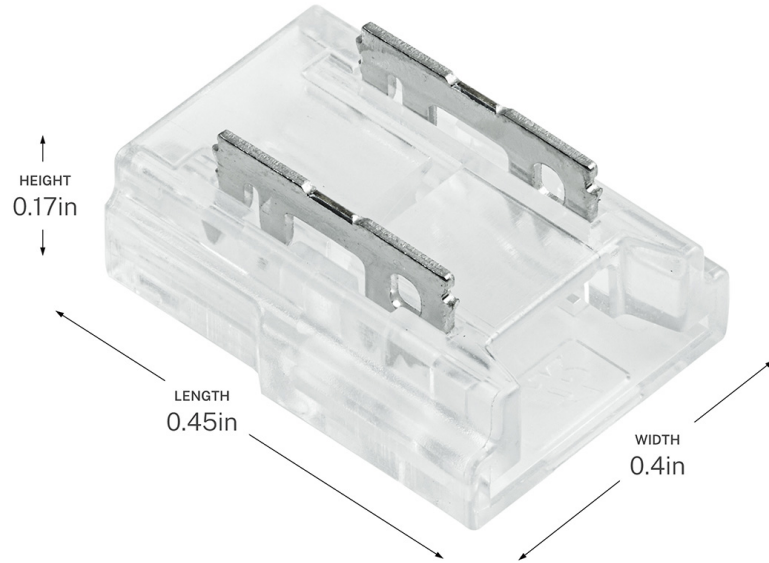

SPECIFICATIONS

Certifications/Qualifications

Prop65	Yes
Location Rating	Dry kichler.com/warranty

Dimensions

Height	0.17"
Length	0.45"
Width	0.4"
Weight	0.0011 LBS

Electrical

Input Voltage	24 V

Mounting/Installation

Interior/Exterior	Interior Product

FIXTURE ATTRIBUTES

Housing/Glass

Primary Material	Plastic

Product/Ordering Information

Sku	1CCOBTWCLR
Finish	Clear
UPC	783927086813

Finishes

- Clear

ALSO IN THIS FAMILY

1CCOBTWSCLR