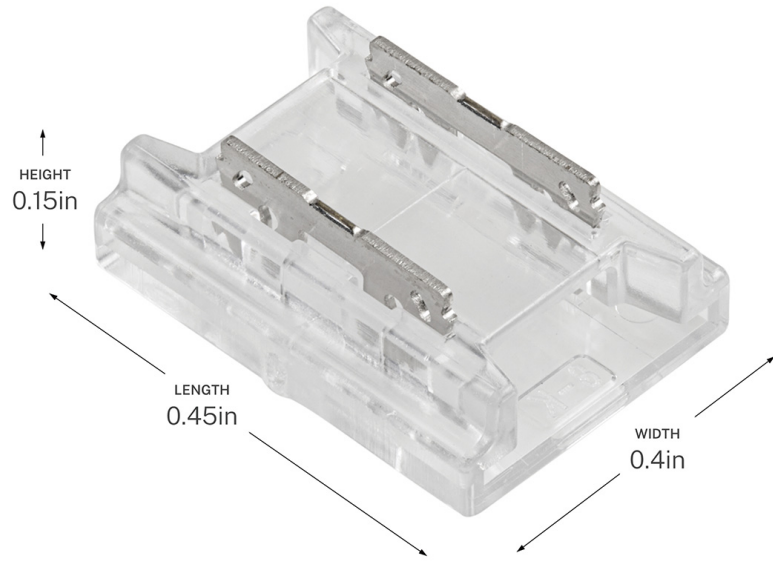

SPECIFICATIONS

Certifications/Qualifications	
Prop65	Yes
Location Rating	Dry kichler.com/warranty
Dimensions	
Height	0.15"
Length	0.45"
Width	0.4"
Weight	0.001 LBS
Electrical	
Input Voltage	24 V
Mounting/Installation	
Interior/Exterior	Interior Product
FIXTURE ATTRIBUTES	
Housing/Glass	
Primary Material	Plastic
Product/Ordering Information	
Sku	1CCOBTCLR
Finish	Clear
UPC	783927087117
Finishes	

● Clear