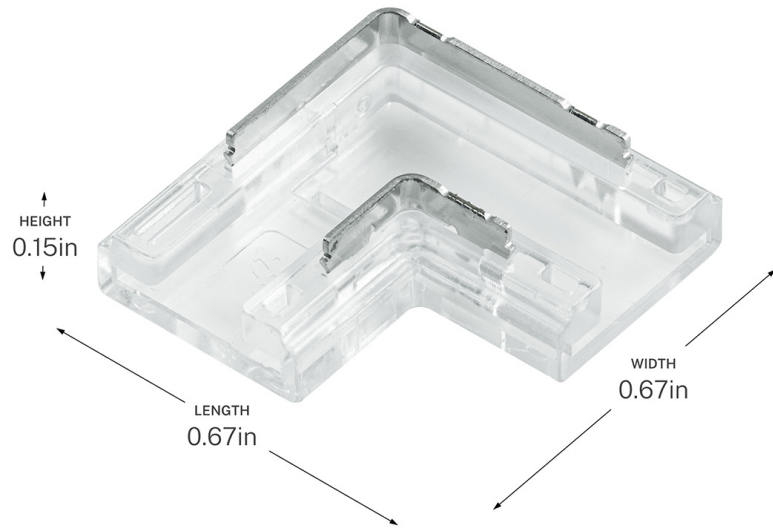

SPECIFICATIONS

Certifications/Qualifications

Prop65	Yes
Location Rating	Dry
	kichler.com/warranty

Dimensions

Height	0.15"
Length	0.67"
Width	0.67"
Weight	0.0015 LBS

Electrical

Input Voltage	24 V

Mounting/Installation

Interior/Exterior	Interior Product
Lead Wire Length	72

FIXTURE ATTRIBUTES

Housing/Glass

Primary Material	Plastic

Product/Ordering Information

Sku	1CCOB90CLR
Finish	Clear
UPC	783927087254

Finishes

- Clear

ALSO IN THIS FAMILY

1CCOBTWSCLR