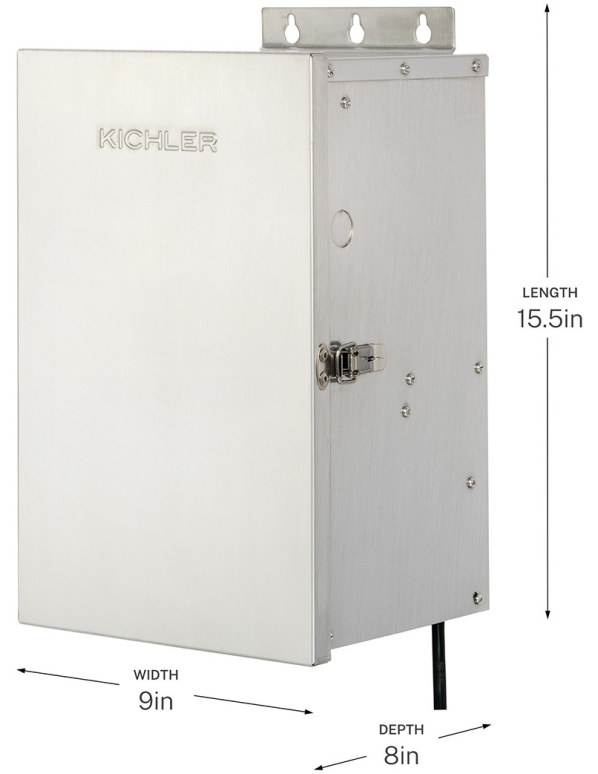

SPECIFICATIONS

Certifications/Qualifications

ADA Compliant	No
Prop65	Yes
Location Rating	Wet
	kichler.com/warranty

Dimensions

Height	8"
Length	15.5"
Depth	8"
Weight	42.13 LBS

Electrical

Input Voltage	120 V
---------------	-------

Light Source

Max Wattage/Range	900
Dimmable	No

Mounting/Installation

Interior/Exterior	Exterior Product
Mounting Style	Wall
Mounting Weight	42.13 LBS
Modular	No
Lead Wire Length	72

FIXTURE ATTRIBUTES

Housing/Glass

Primary Material	Stainless Steel
------------------	-----------------

Product/Ordering Information

Sku	15PC900SS
Finish	Stainless Steel
UPC	783927077385

Finishes

- Stainless Steel

ALSO IN THIS FAMILY

15PC150SS