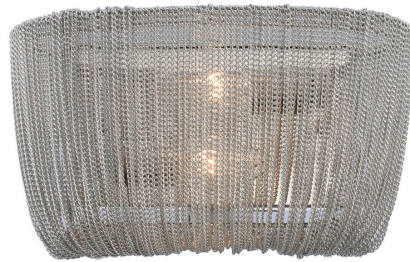

# Genevieve 2 Light Wall Sconce

Model 316920PN

**Collection Name:** Genevieve  
**Dimensions (in.):** 12" W x 7" H  
**Backplate/Canopy(in.):** 5" L x 9" W x 1" H  
**Chain/Wire (ft.):** 0  
**Lamp Type:** E12 Candelabra  
**Hanging Weight (lbs.):** 4  
**Bulbs Wattage:** 40  
**Rated For:** Dry  
**No of Bulbs:** 2  
**Energy Star:** No  
**Shipping Method:** Small Parcel  
**Shipping Weight (lbs.):** 7