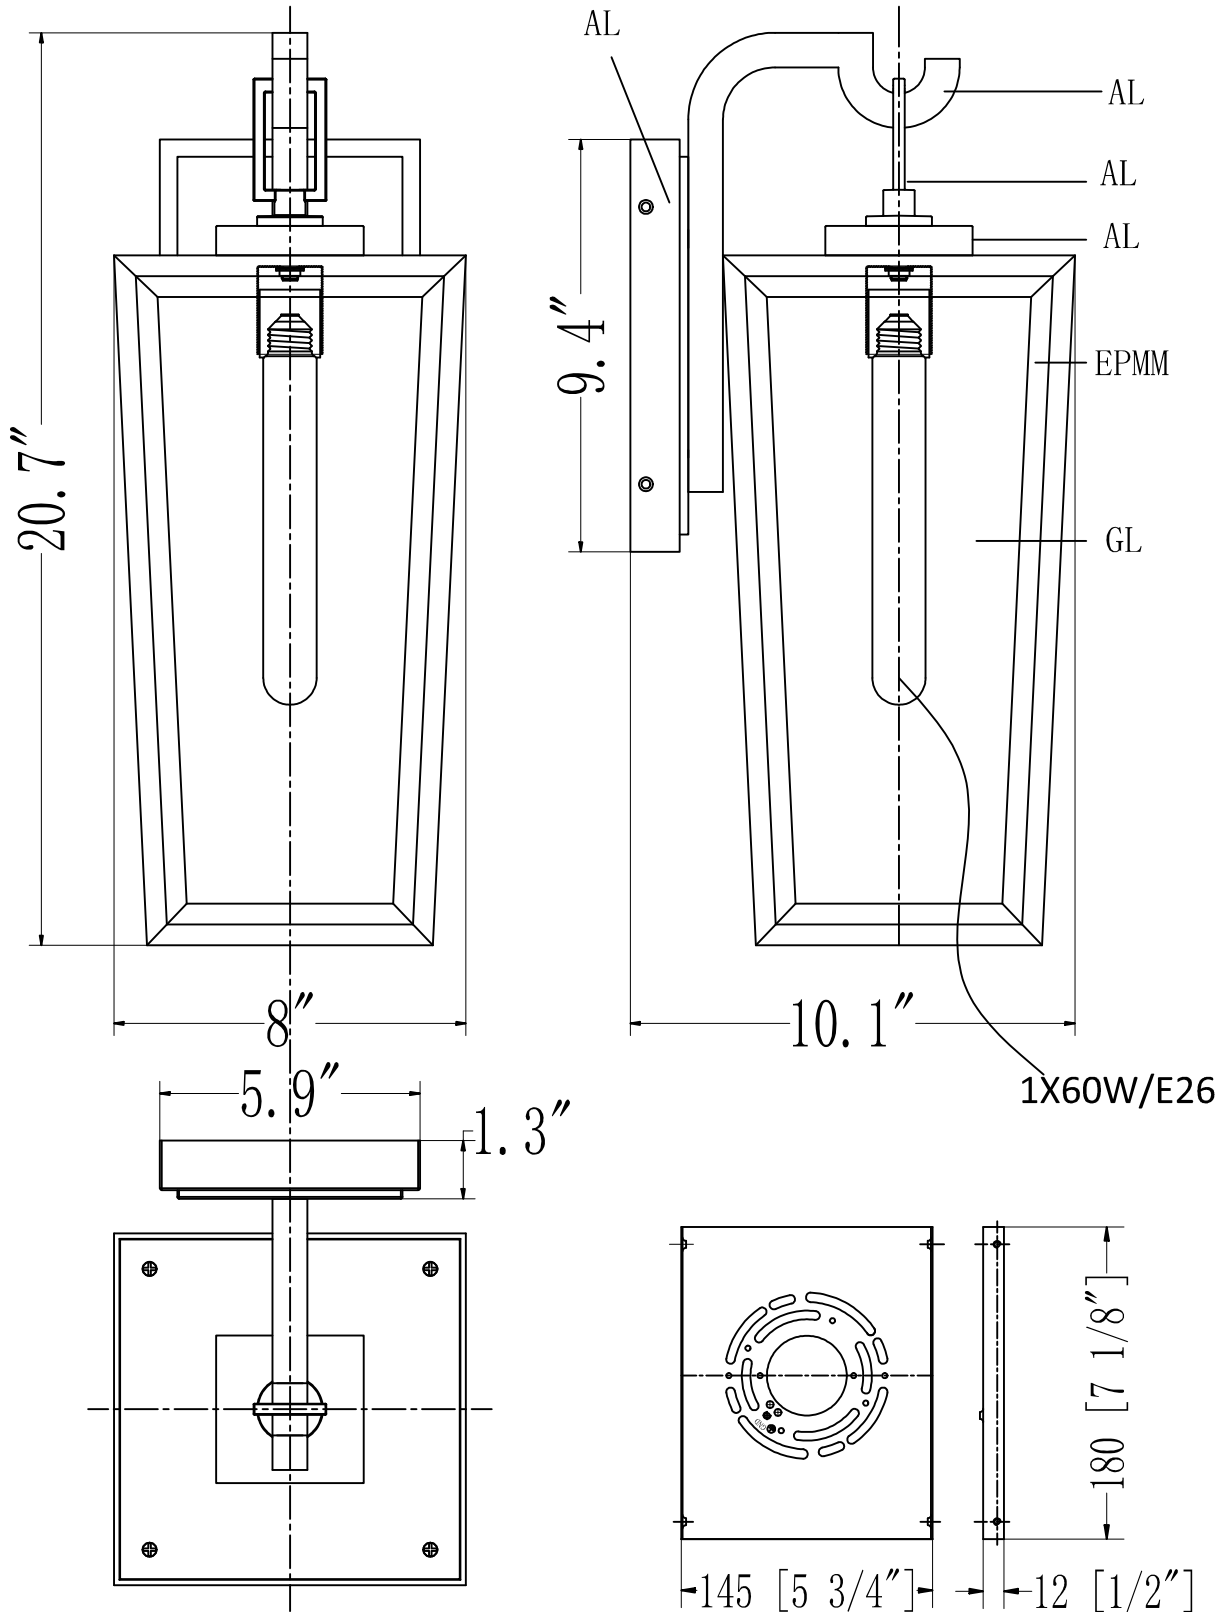

Matte Black-LRU A24
LRU Bronze

DESIGN COPYRIGHT - 07/22/2025
ALL RIGHTS RESERVED AND MAY
NOT BE DUPLICATED WITHOUT OUR
WRITTEN PERMISSION

ITEM: OD-952-1W-BK-21