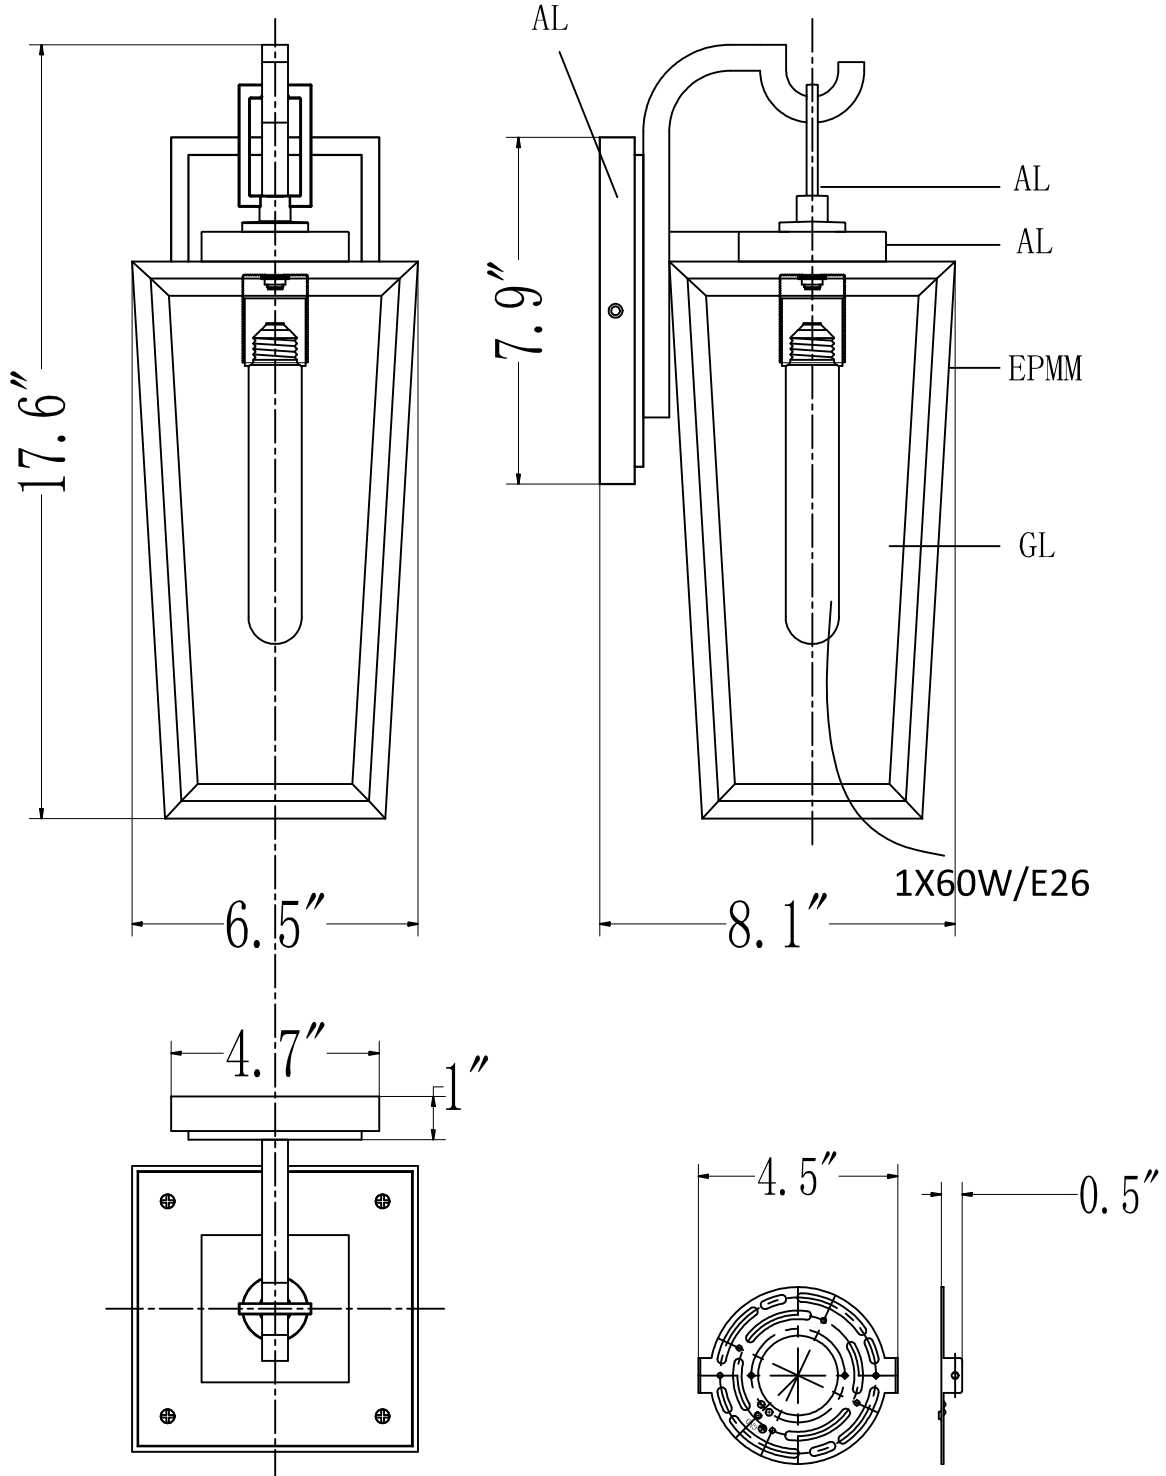

DESIGN COPYRIGHT - 07/22/2025
ALL RIGHTS RESERVED AND MAY
NOT BE DUPLICATED WITHOUT OUR
WRITTEN PERMISSION

Matte Black-LRU A24
LRU Bronze

ITEM: OD-952-1W-BK-17