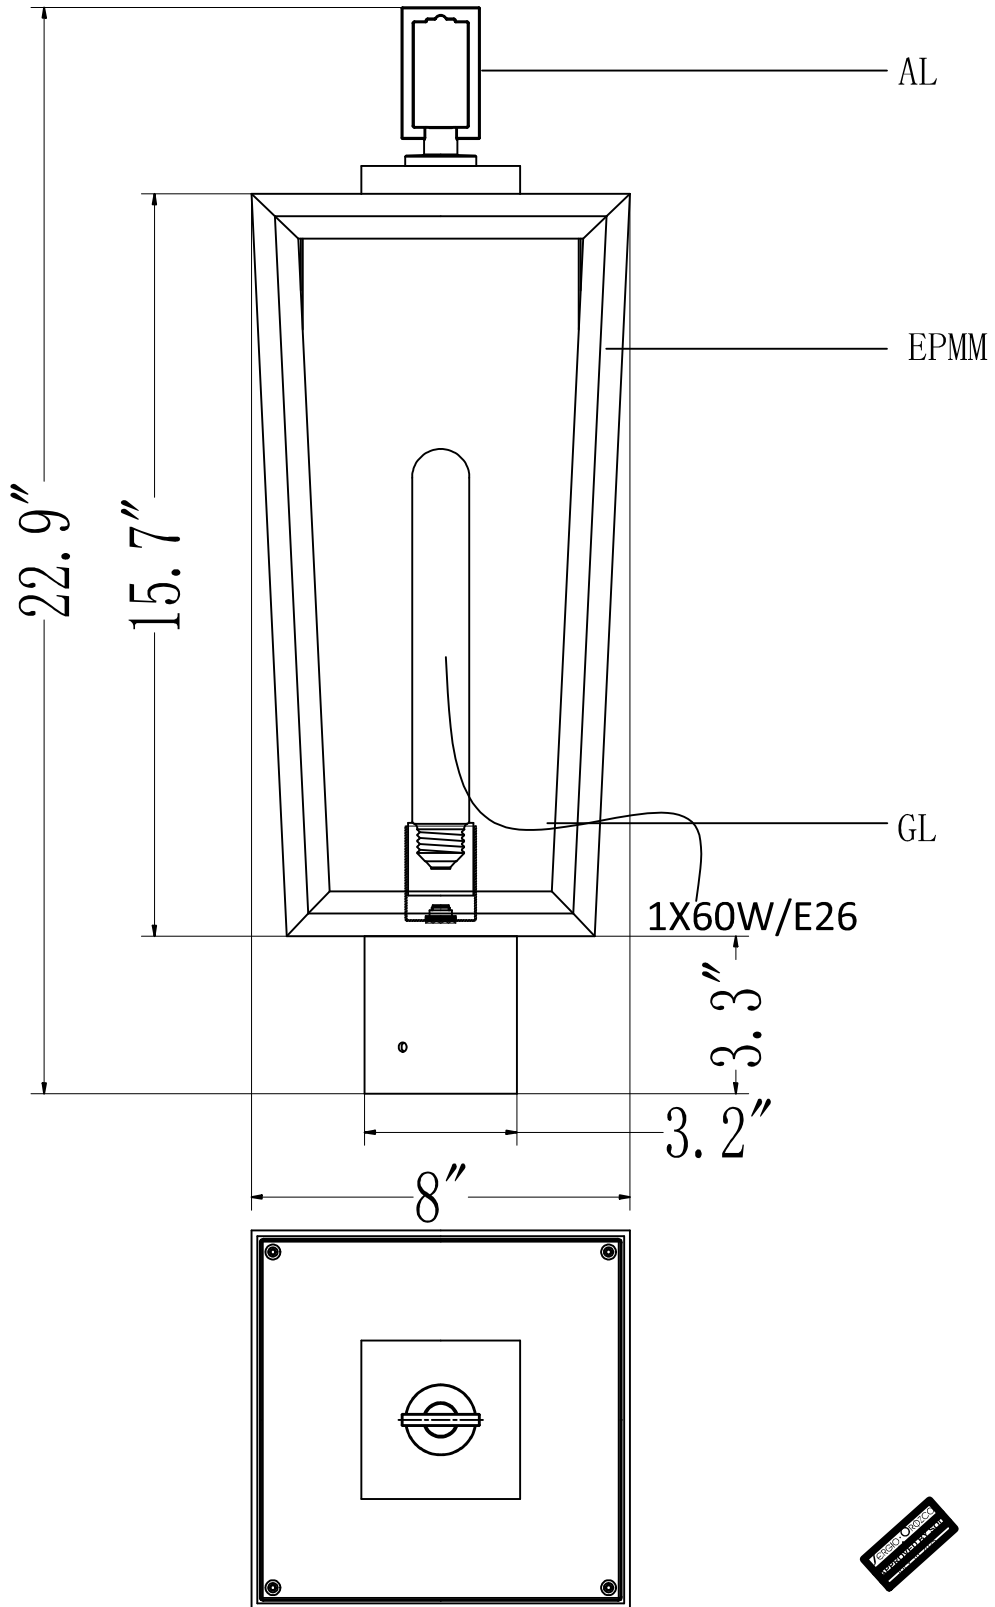

Matte Black-LRU A24
LRU Bronze

DESIGN COPYRIGHT - 06/28/2025
ALL RIGHTS RESERVED AND MAY
NOT BE DUPLICATED WITHOUT OUR
WRITTEN PERMISSION

ITEM: OD-952-1PLT-BK-23

DATE:	BY:	CHK:
REV:	APP:	DATE:
SOD # 90304 (I-F)		
REV:	BY:	CHK: