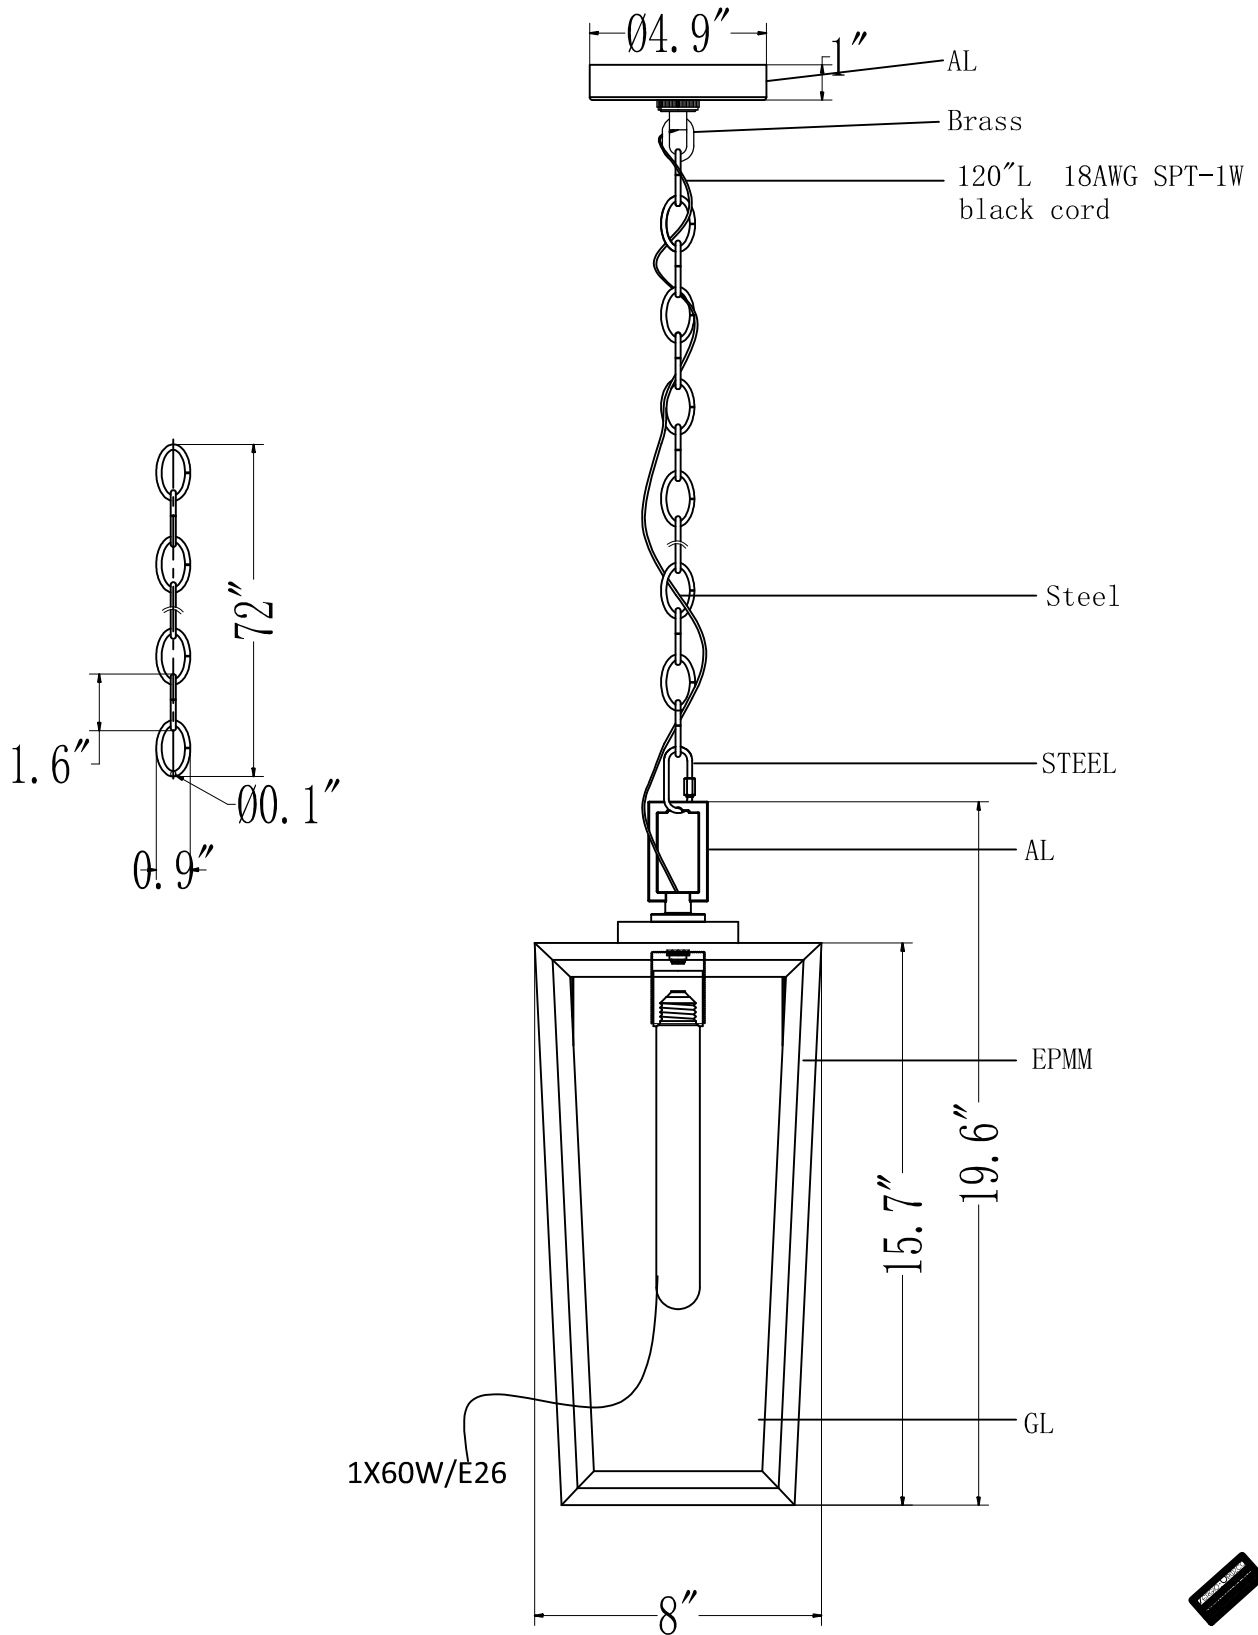

Matte Black-LRU A24
 LRU Bronze

DESIGN COPYRIGHT - 06/28/2025
 ALL RIGHTS RESERVED AND MAY
 NOT BE DUPLICATED WITHOUT OUR
 WRITTEN PERMISSION

ITEM: OD-952-1H-BK-20

REV	DATE	BY	CHKD