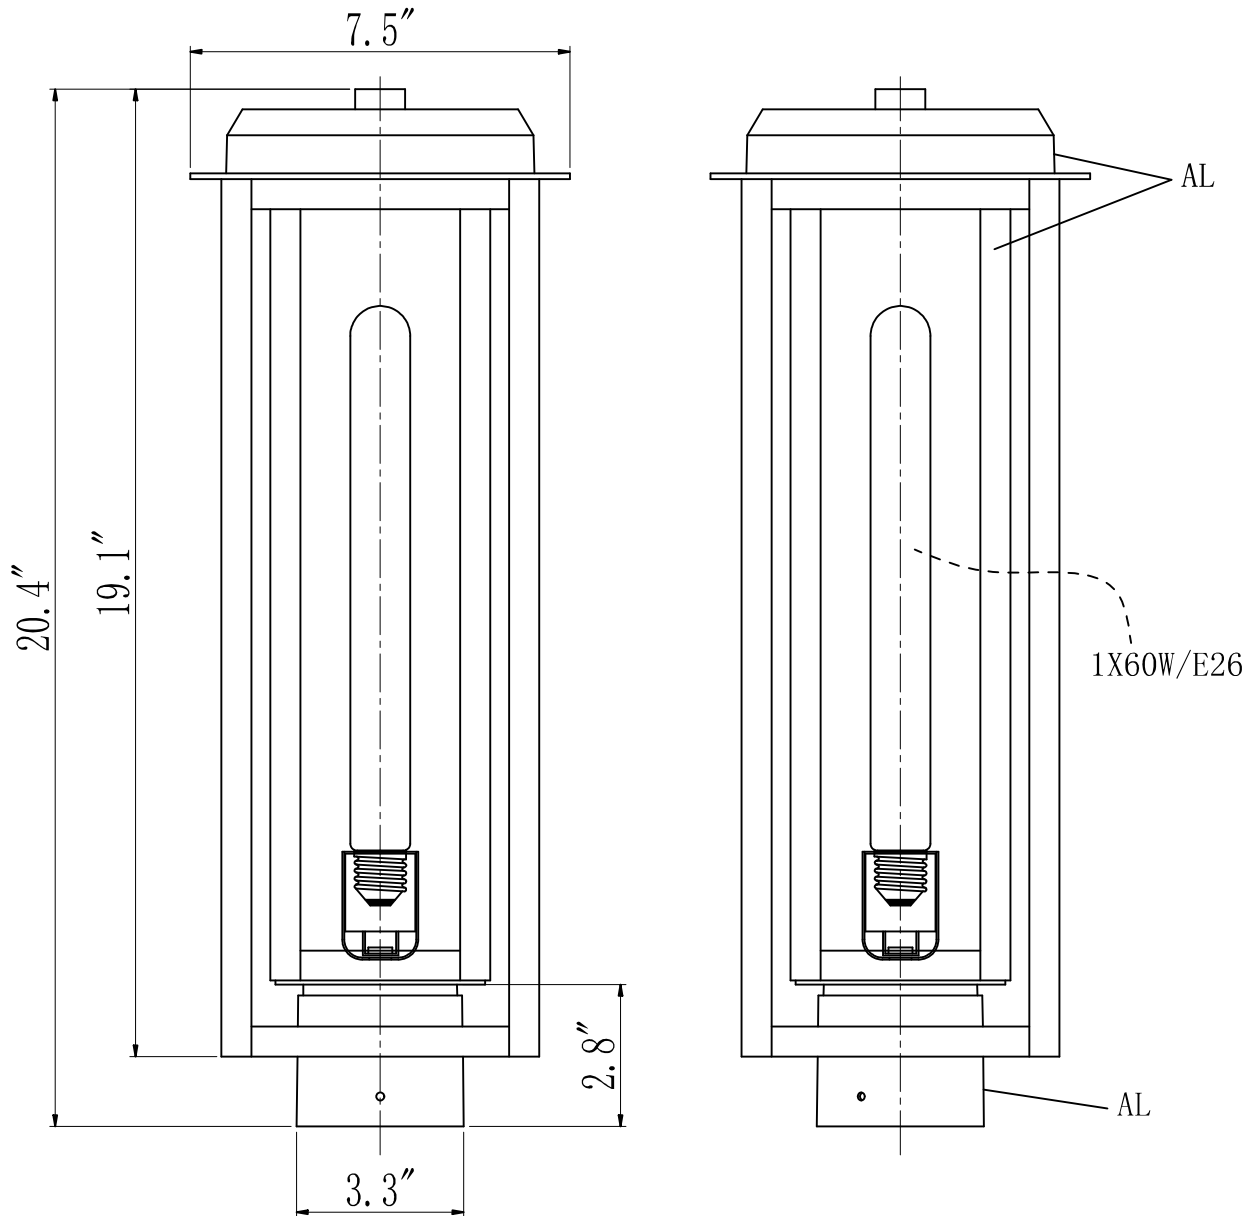

Inner frame: LRU Bronze
LRU Silver
LRU Brass

Outer frame: Matte Black - LRU A24

ITEM:
OD-951-1PLT-BK-20

DATE:	REV:	BY:	
06/23/2025	01	JL	
DESCRIPTION:	REV:	BY:	
OD-951-1PLT-BK-20			
REV:	DATE:	REV:	DATE: