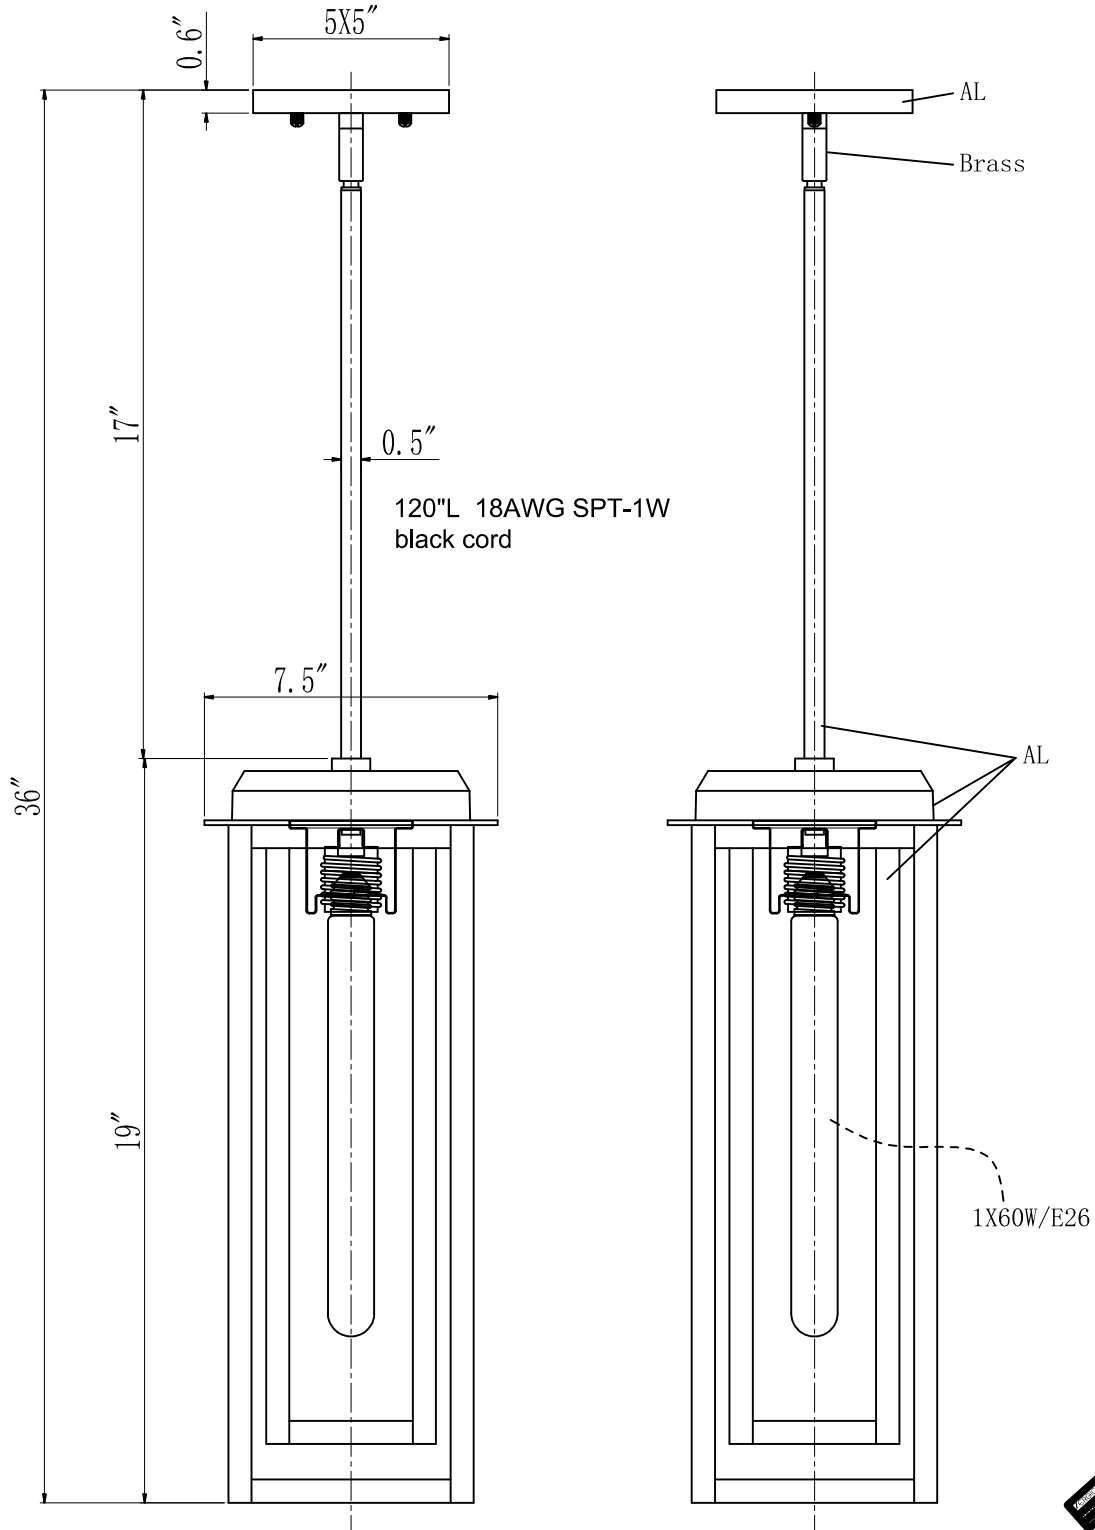

Inner frame: LRU Bronze
LRU Silver
LRU Brass

DESIGN COPYRIGHT - 06/23/2025
ALL RIGHTS RESERVED AND MAY
NOT BE DUPLICATED WITHOUT OUR
WRITTEN PERMISSION

Outer frame: Matte Black - LRU A24

ITEM:
OD-951-1H-BK-19