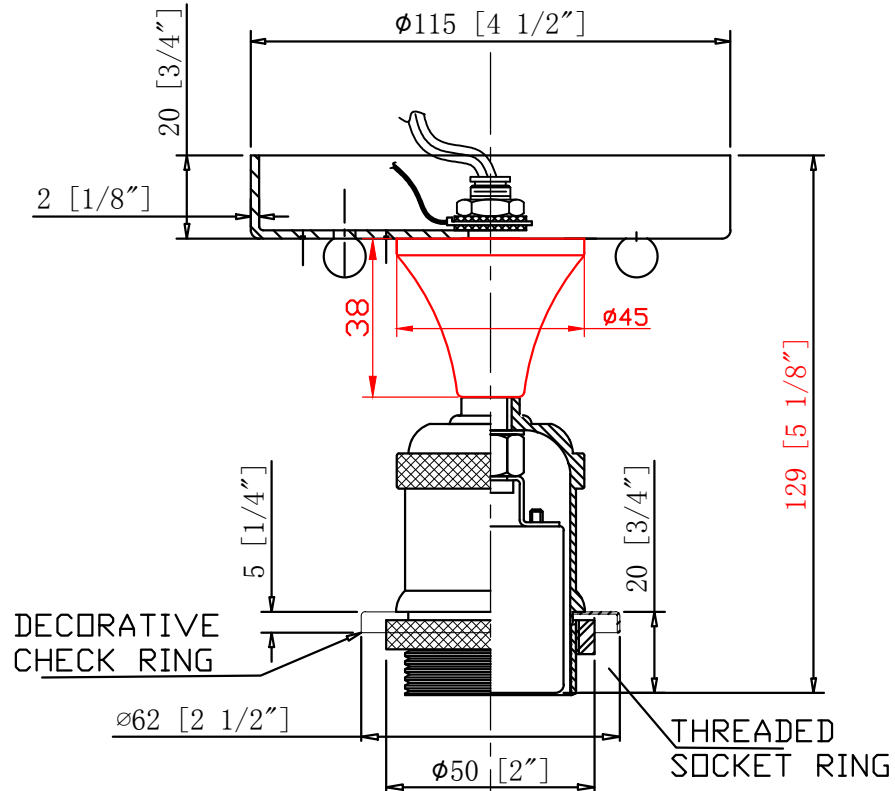

INNOVATIONS LIGHTING

DESIGN COPYRIGHT - 12/01/2022

ALL RIGHTS RESERVED AND MAY NOT BE DUPLICATED WITHOUT OUR WRITTEN PERMISSION

BALLSTON ASSEMBLY  
USE GLASS WITHOUT LIP OR NECK

DECORATIVE CHECK RING

THREADED SOCKET RING

THIS ASSEMBLY IS FOR GLASS SHADES WITHOUT A LIP OR NECK

ITEM: 616-1F