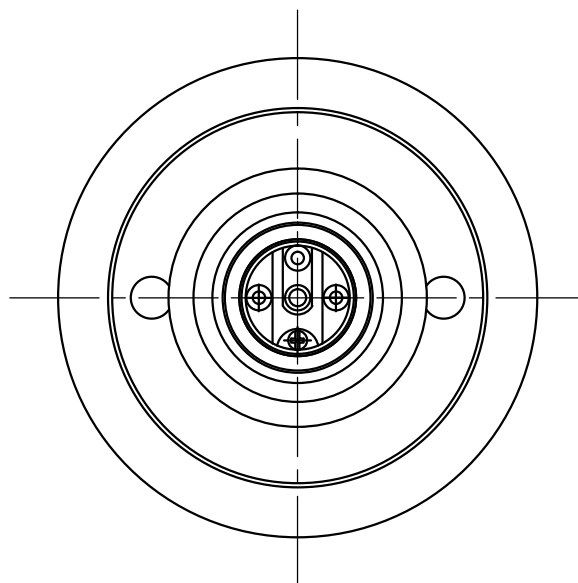

INNOVATIONS LIGHTING

DESIGN COPYRIGHT - 12/01/2022

ALL RIGHTS RESERVED AND MAY NOT BE DUPLICATED WITHOUT OUR WRITTEN PERMISSION

BALLSTON ASSEMBLY  
USE GLASS WITHOUT LIP OR NECK

DECORATIVE CHECK RING

THREADED SOCKET RING

THIS ASSEMBLY IS FOR GLASS SHADES WITHOUT A LIP OR NECK

ITEM: 616-1F