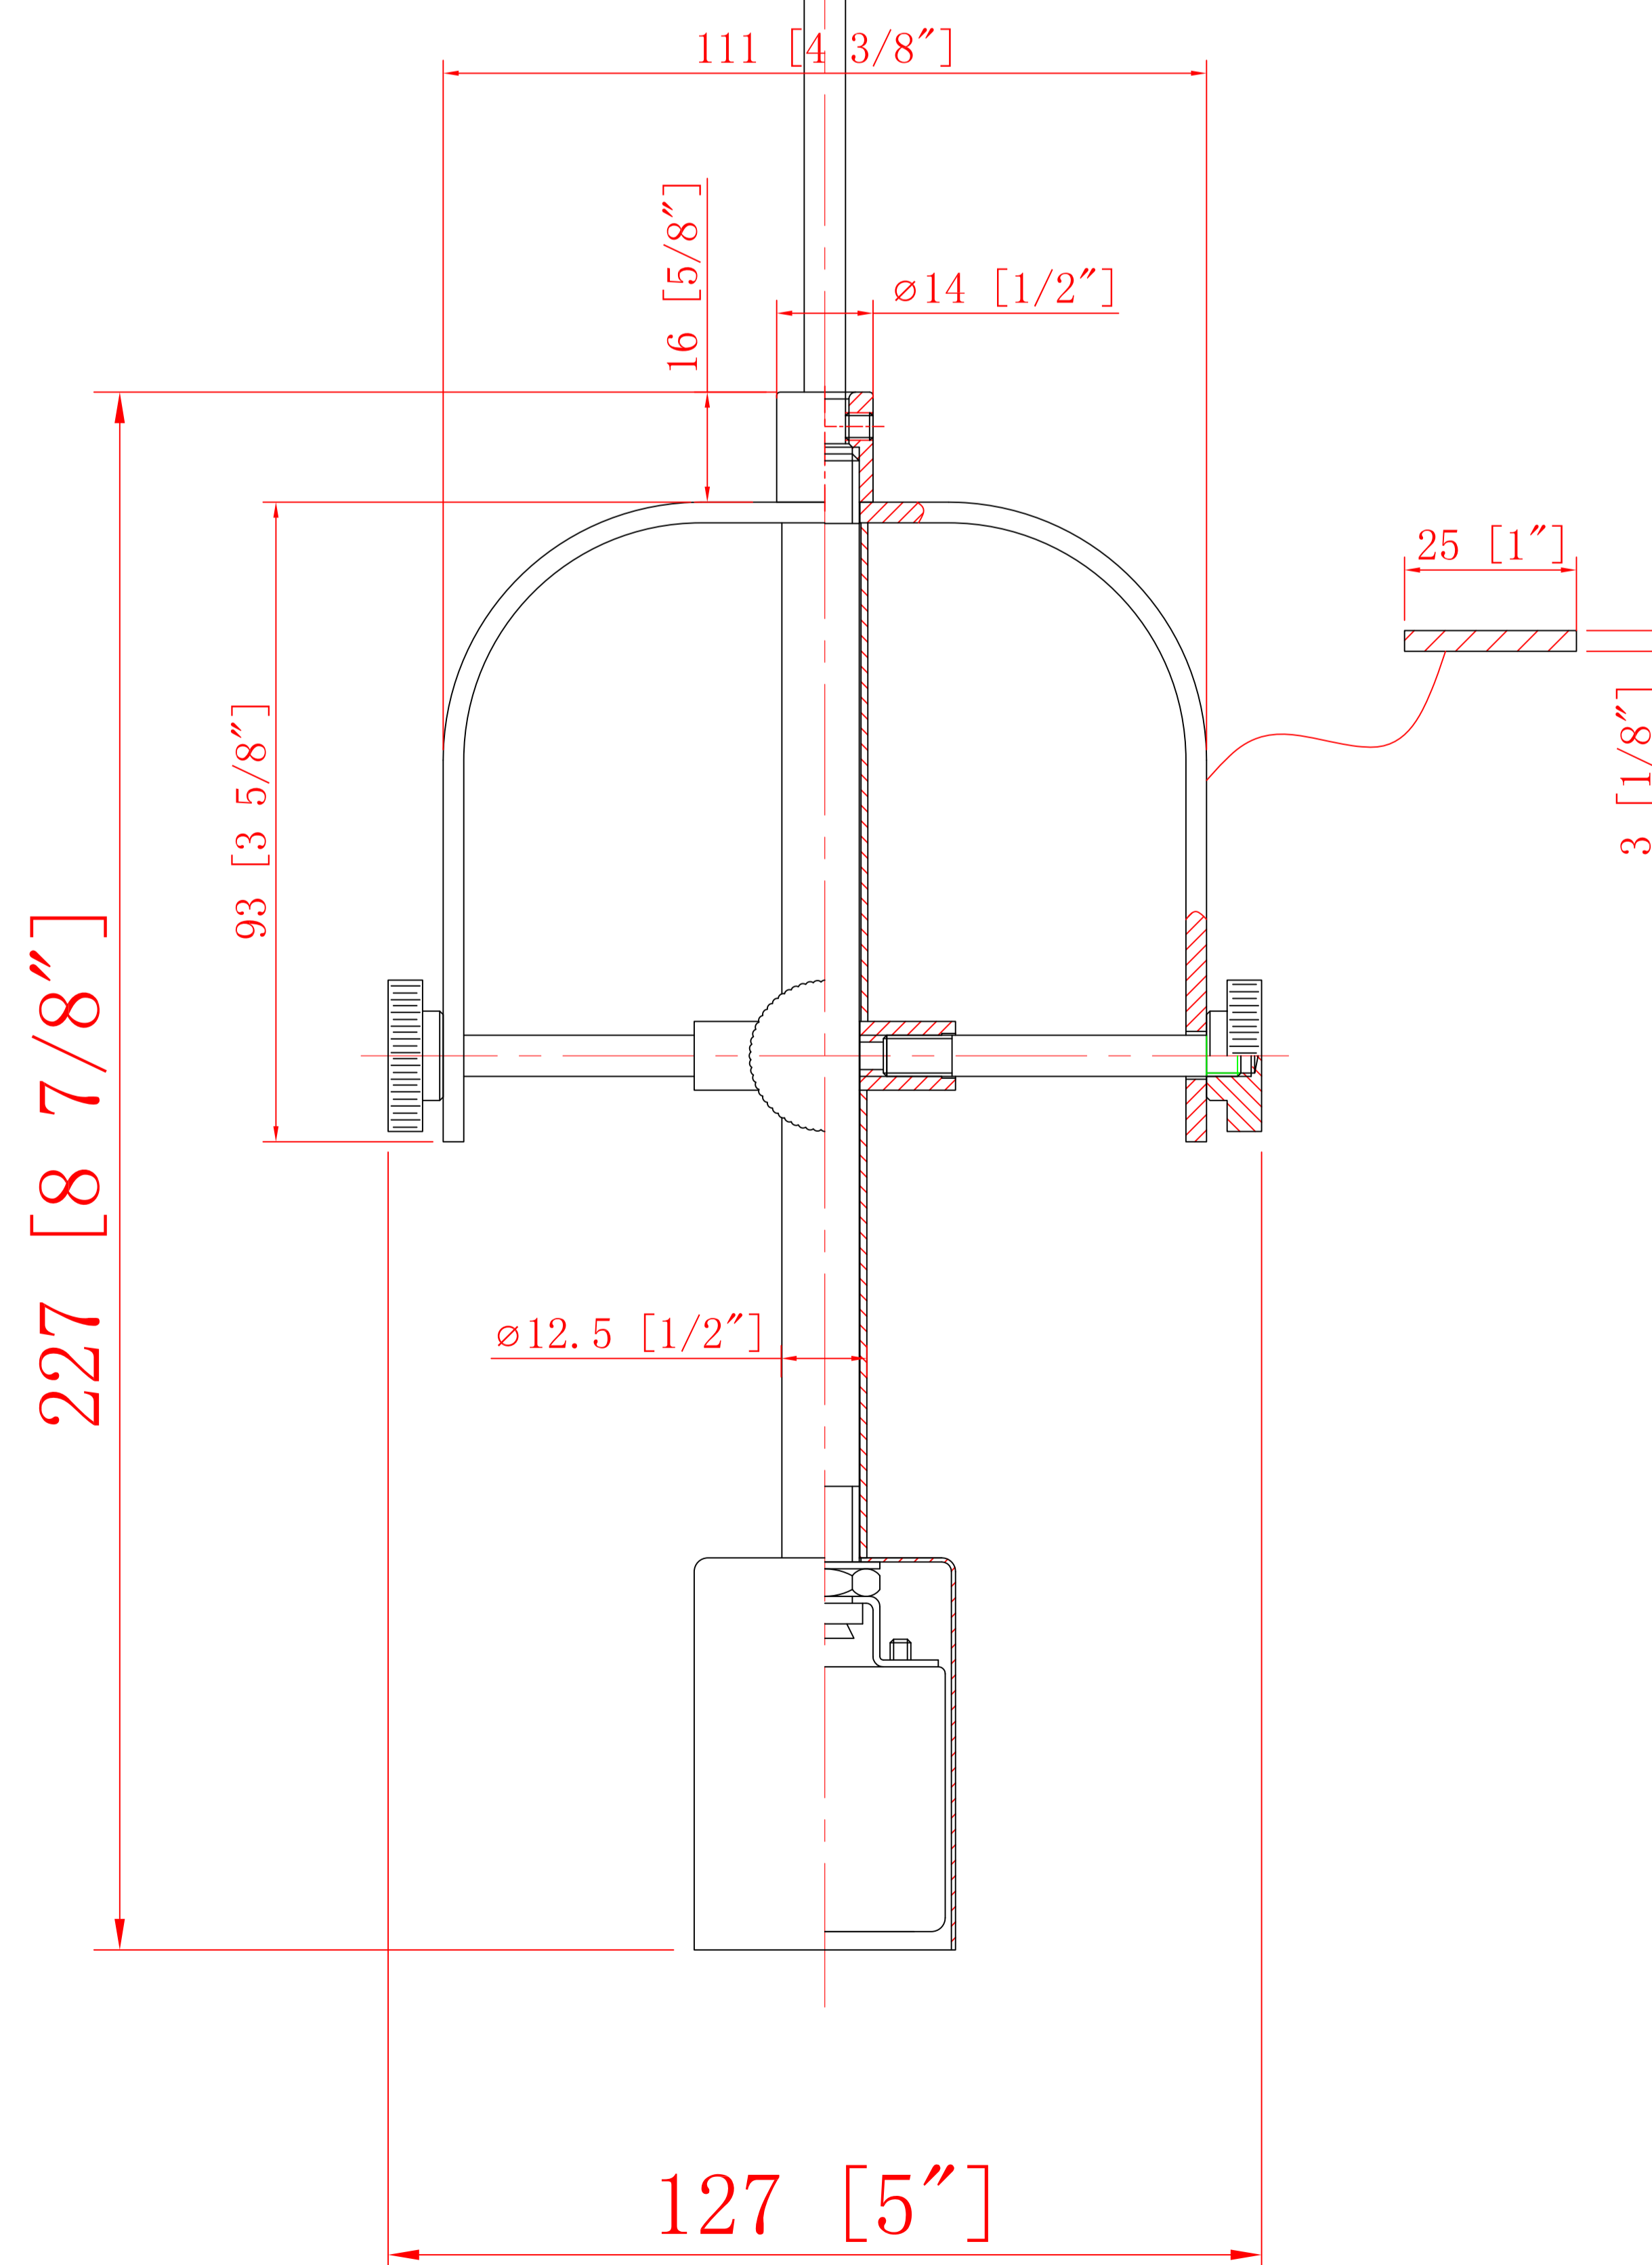

DESIGN COPYRIGHT - 08/30/2024

ALL RIGHTS RESERVED AND MAY
NOT BE DUPLICATED WITHOUT OUR
WRITTEN PERMISSION

WIRE: SVT 120"

ITEM:413-1PS