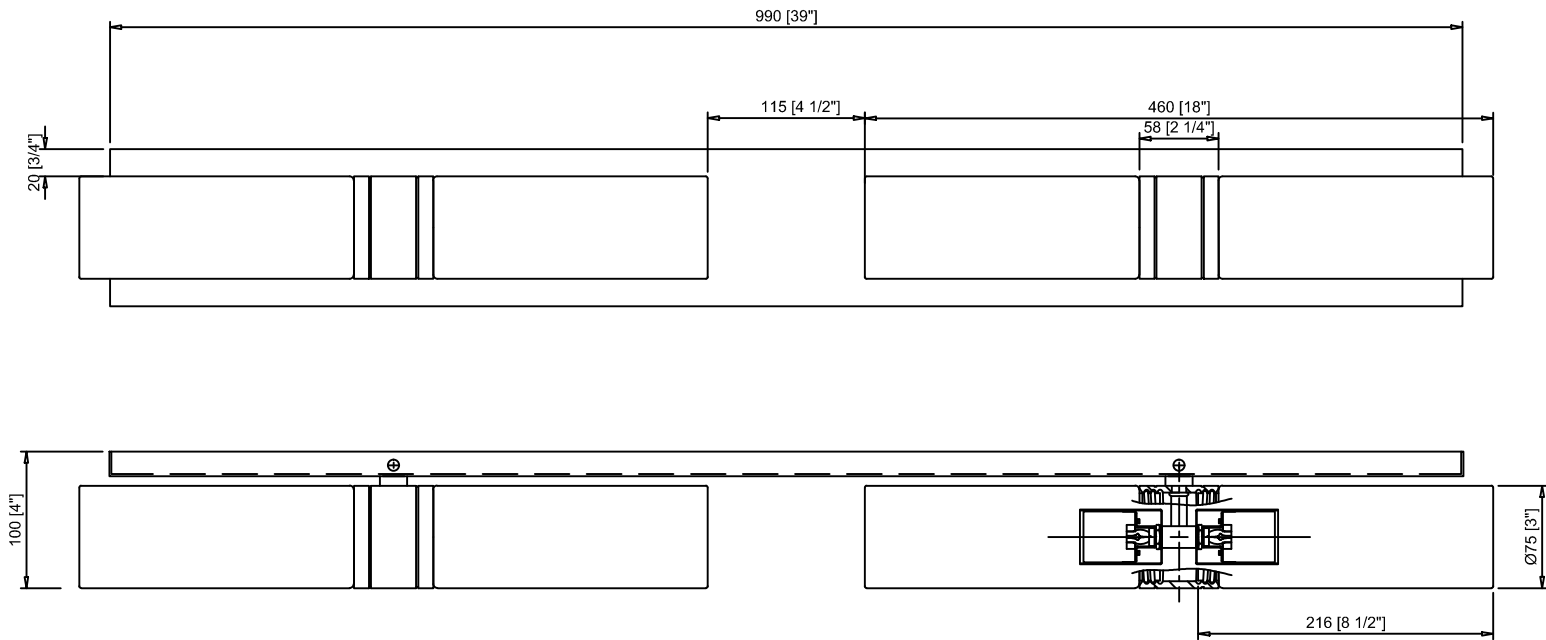

INNOVATIONS LIGHTING
DESIGN COPYRIGHT - 9/4/2023
ALL RIGHTS RESERVED AND MAY
NOT BE DUPLICATED WITHOUT OUR
WRITTEN PERMISSION

TITLE	4LT WALL MOUNT	
ITEM NO:	617S-4W	REV C
VENDOR:	Delong Electrical	