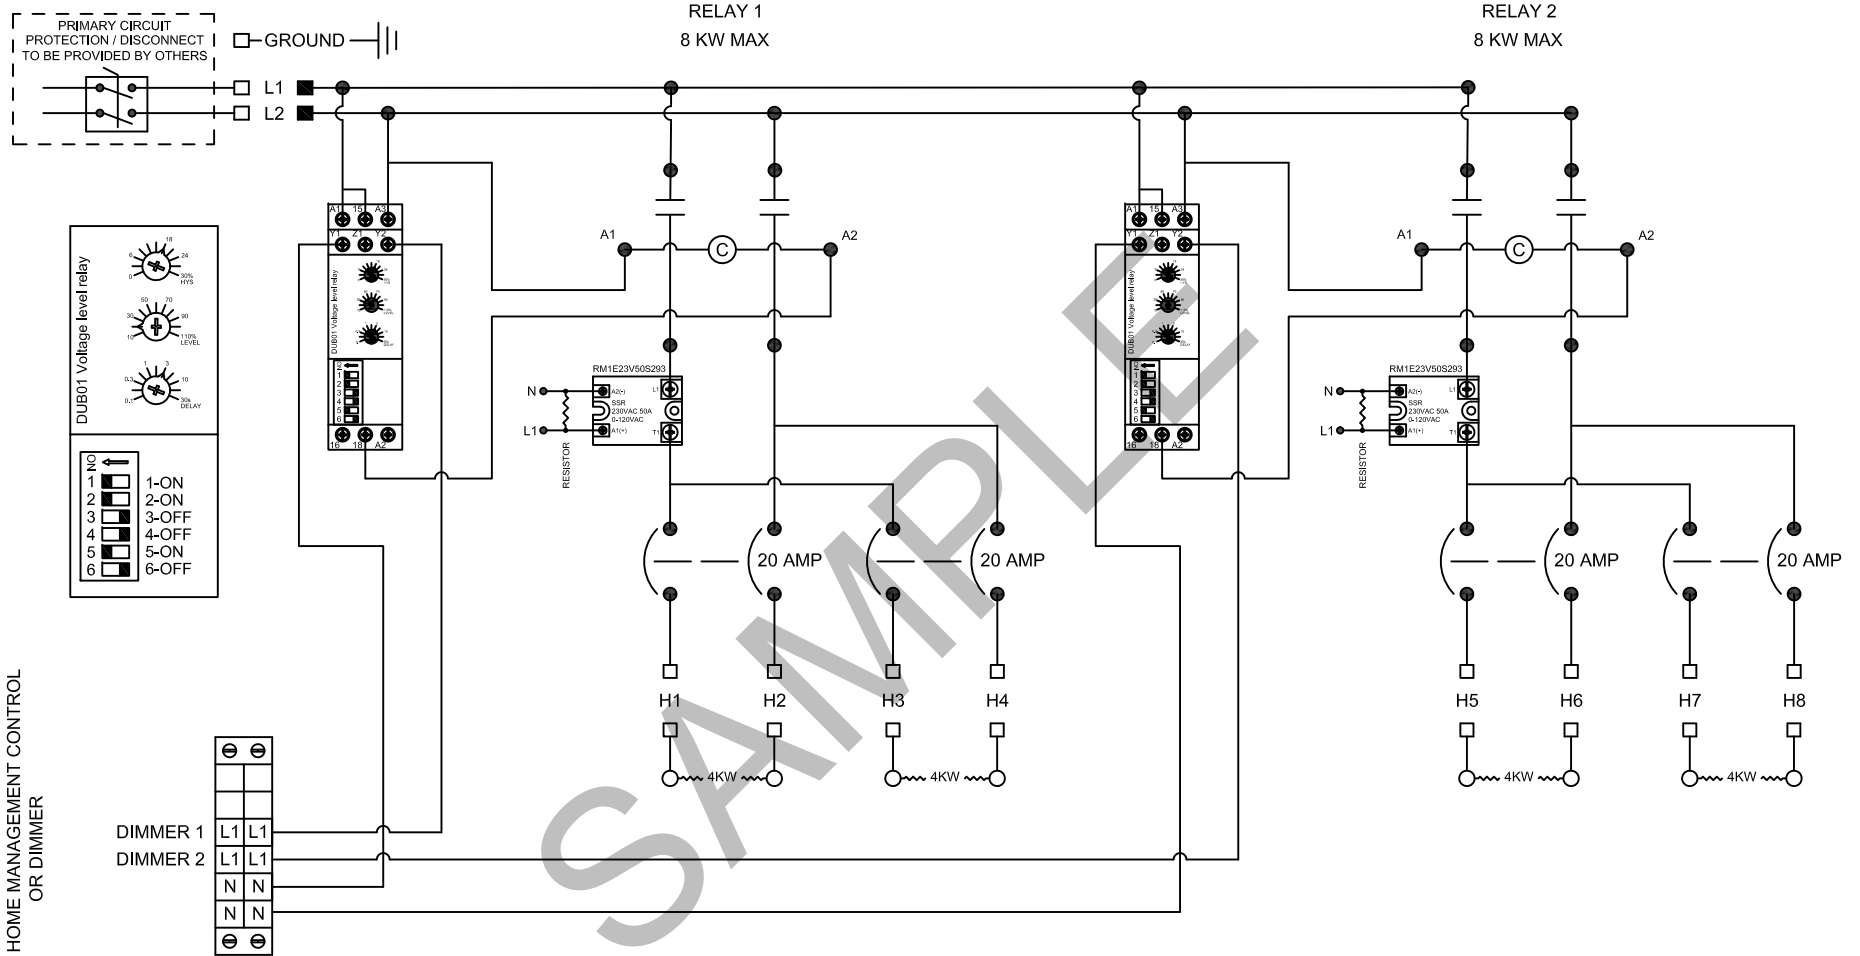

240 VOLT 1Ø 85 AMPS

0 - 120 VOLT AC CONTROL INPUT
FROM HOME MANAGEMENT CONTROL
OR DIMMER

INFRA TECH www.infratech-usa.com		15700 S. Figueroa St. Gardena, California 90248 Phone: (310) 354-1250 Fax: (310) 523-3674	
		DESCRIPTION 2 RELAY UNIVERSAL CONTROL PANEL 240 VOLT SINGLE PHASE 85 AMPS	
CUSTOMER		Sample	
DATE Sept. 14, 2017	ITEM# X-30-4072	JOB#	UL#