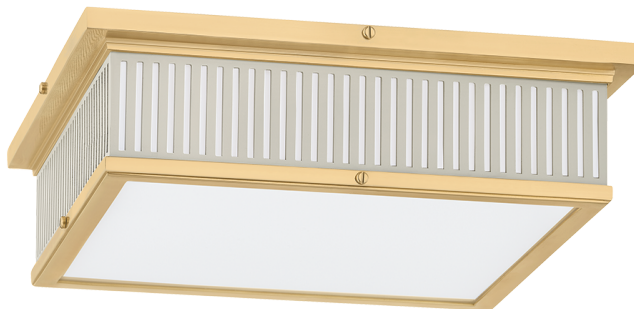

## FINISHES

**AGED BRASS w/ OFF-WHITE (MDS)**

Coastal Suitable Finish (EPM): No

## DIMENSIONS

Height: 4"

Width/Diameter: 14"

Length: 14"

Canopy/Backplate: 14"

Product Weight: 15.38lb

Canopy/Backplate Shape: Square

Sloped Ceiling Compatible: No

## Shade

Shade 1: Glass

Shade 1 Finish: White Glass

Shade 1 Top Length: 11.5"

Shade 1 Top Width: 11.5"

Shade 1 Height: 0.25"