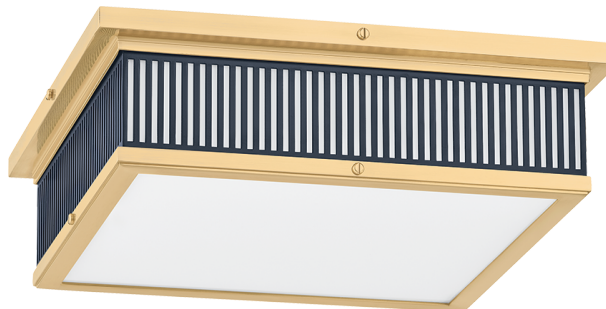

ASHDOWN

MDS1900-AGB/DBL

FINISHES

AGED BRASS w/ DARKEST BLUE (MDS)

Coastal Suitable Finish (EPM): No

DIMENSIONS

Height: 4"

Width/Diameter: 14"

Length: 14"

Canopy/Backplate: 14"

Product Weight: 15.38lb

Canopy/Backplate Shape: Square

Sloped Ceiling Compatible: No

Living Finish: Yes

Uplight Only: No

Shade

Shade 1: Glass

Shade 1 Finish: White Glass

Shade 1 Top Length: 11.5"

Shade 1 Top Width: 11.5"

Shade 1 Height: 0.25"

ELECTRICAL

Bulb 1

Bulb Included: N/A

Socket: Integrated LED

Max Wattage: 25

Bulb Quantity: 1

Bulb Included: Yes

Wire Length: 7"

Cord Type: B & W TEFLON W/ GROUND WIRE

Dimmer Type: ELV, TRIAC

Gem Box Required (2"x3"): No