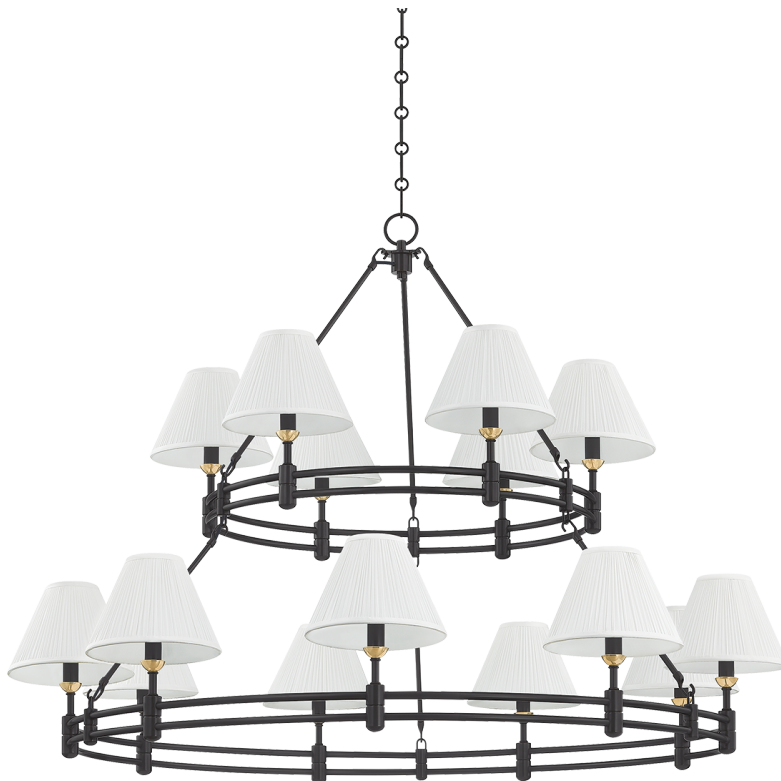

HOWARD

MDS1802-AGB/DB

FINISHES

AGED BRASS w/ DISTRESSED BRONZE

Coastal Suitable Finish (EPM): No

DIMENSIONS

Height: 35.75"

Width/Diameter: 50"

Minimum Height: 41"

Maximum Height: 92.5"

Canopy/Backplate: 4.75"

Hanging Type: 54" Chain

Product Weight: 30.36lb

Canopy/Backplate Shape: Round

Sloped Ceiling Compatible: Yes

Living Finish: Yes

Uplight Only: No

Shade

Shade 1: Silk

Shade 1 Top Width: 3.25"

Shade 1 Bottom L/W: 0" / 8"

Shade 1 Height: 5.75"

ELECTRICAL

Bulb 1

Bulb Included: No

Socket: E12 Candelabra Base

Bulb Type: B11

Max Wattage: 10

Bulb Quantity: 15

Bulb Included: No

Wire Length: 120"

Cord Type: SPT-1 SILVER W/ TINNED GROUND
WIRE