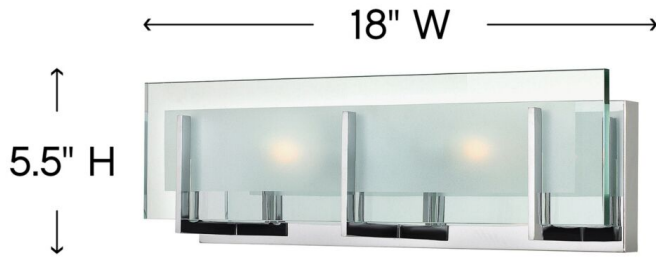

LATITUDE

5652CM

TWO LIGHT VANITY

Latitude is contemporary and sleek, finding its true beauty in the minimalist design. The slim glass panel features rectangular etching while the subtle, split fork frames add understated architectural style.

DETAILS	
FINISH:	Chrome
MATERIAL:	Steel
GLASS:	Inside Etched Clear
DIMMABLE:	Yes

DIMENSIONS	
WIDTH:	18"
HEIGHT:	5.5"
WEIGHT:	6lb
BACK PLATE:	17"W X 4.75"H
EXTENSION:	4"
TOP TO OUTLET:	3.25"

LIGHT SOURCE	
LIGHT SOURCE:	Socketed
WATTAGE:	2-60w G-9 *Included or 2-5w G9 LED, 60w Equiv.
VOLTAGE:	120v

SHIPPING	
CARTON LENGTH:	20
CARTON WIDTH:	7.3
CARTON HEIGHT:	7.3
CARTON WEIGHT:	7

PRODUCT DETAILS:

- This fixture must be installed with shades/glass facing up toward the ceiling
- Suitable for use in damp locations as defined by NEC and CEC. Meets United States UL Underwriters Laboratories & CSA Canadian Standards Association Product Safety Standards.
- Sparkling chrome with reflective finish
- Bold silhouette with dramatic details creates a modern statement
- ADA compliant
- Mounting hardware is hidden on the back plate to ensure a clean silhouette