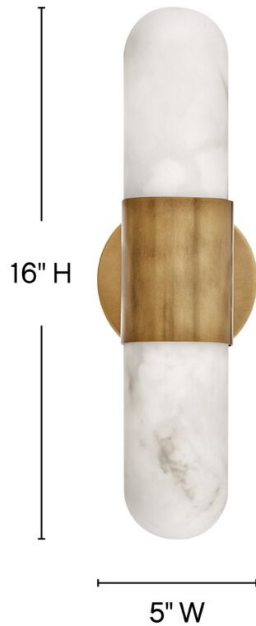

IBIZA

52510HB-LED

MEDIUM LED VANITY

Ibiza provides unparalleled, high-end style with its linear silhouette. The oblong design is finished with rounded edges to provide a touch of the unexpected. Faux alabaster glass centered with a thick metal band brings modern glam while staying rooted in traditional elegance.

DETAILS	
FINISH:	Heritage Brass
MATERIAL:	Steel
GLASS:	Cloudstone
DIMMABLE:	YES - CL TYPE DIMMER (SSL7A)

DIMENSIONS	
WIDTH:	16"
HEIGHT:	5"
WEIGHT:	3.5lb
BACK PLATE:	5" Dia.
EXTENSION:	4.5"
TOP TO OUTLET:	8"

LIGHT SOURCE	
LIGHT SOURCE:	Integrated LED
LED NAME:	EL2G16W7WI
WATTAGE:	16w LED *Included
VOLTAGE:	120v
COLOR TEMP:	3000
LUMENS:	1400
CRI:	95
INCANDESCENT EQUIVALENCY:	1 x 100w
DIMMABLE:	YES - CL TYPE DIMMER (SSL7A)

SHIPPING	
CARTON LENGTH:	18.5
CARTON WIDTH:	11
CARTON HEIGHT:	7
CARTON WEIGHT:	4.6

PRODUCT DETAILS:

- Fixture can be mounted horizontally.
- Suitable for use in damp locations as defined by NEC and CEC. Meets United States UL Underwriters Laboratories & CSA Canadian Standards Association Product Safety Standards.
- LED components carry a 5-year limited warranty
- Bold silhouette with dramatic details creates a modern statement
- Fixture can be mounted vertically
- Mounting hardware is hidden on the back plate to ensure a clean silhouette