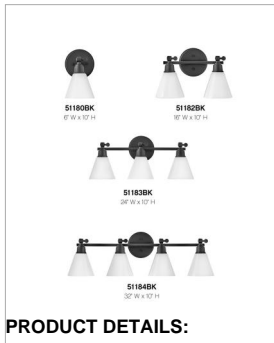

ARTI

51184BK

LARGE ADJUSTABLE FOUR LIGHT VANITY

The perfect fixture for any space, Arti embodies simple elegance with its functional, streamlined design. Offering a robust lineup of fixture silhouettes, every aspect of the Arti family is adorned with practical features for a seamless integration into any room.

DETAILS	
FINISH:	Black
MATERIAL:	Steel
GLASS:	Cased Opal
DIMMABLE:	YES - WITH DIMMABLE LAMP (NOT INCLUDED)

DIMENSIONS	
WIDTH:	32"
HEIGHT:	10"
WEIGHT:	6.4lb
BACK PLATE:	6" Dia.
EXTENSION:	7"
TOP TO OUTLET:	3"

LIGHT SOURCE	
LIGHT SOURCE:	Socketed
WATTAGE:	4-10w Med. LED, 100w Equiv.
VOLTAGE:	120v

SHIPPING	
CARTON LENGTH:	31.5
CARTON WIDTH:	13.4
CARTON HEIGHT:	8.5
CARTON WEIGHT:	9

- Fixture can be mounted either up or down
- Suitable for use in damp locations as defined by NEC and CEC. Meets United States UL Underwriters Laboratories & CSA Canadian Standards Association Product Safety Standards.
- All dimensions listed are as shown
- Merging the best of traditional and modern elements with a sophisticated and streamlined look
- Fully adjustable up or down