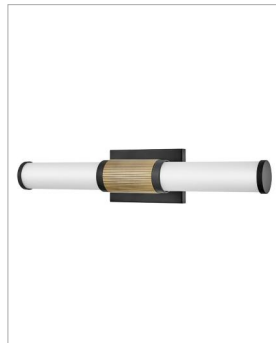

ZEVI

50062BK-LCB

MEDIUM LED VANITY

A timeless and tailored design with versatile, two-toned finish options ensures Zevi will shine among various décors. Both industrial in form and transitional in style, Zevi features a striking, signature ribbed cuff that centers an etched opal glass baton. This integrated LED sconce can be mounted vertically and horizontally and comes in three finish combinations.

DETAILS	
FINISH:	Black
MATERIAL:	Steel
GLASS:	Etched Opal
DIMMABLE:	YES - CL TYPE DIMMER (SSL7A)

DIMENSIONS	
WIDTH:	22.8"
HEIGHT:	4.5"
WEIGHT:	3.3lb
BACK PLATE:	7"W X 4.5"H
EXTENSION:	3.8"
TOP TO OUTLET:	2.25"

LIGHT SOURCE	
LIGHT SOURCE:	Integrated LED
LED NAME:	D50060
WATTAGE:	33w LED *Included
VOLTAGE:	120v
COLOR TEMP:	3000
LUMENS:	2000
CRI:	90
INCANDESCENT EQUIVALENCY:	2 x 75w
DIMMABLE:	YES - CL TYPE DIMMER (SSL7A)

SHIPPING	
CARTON LENGTH:	27.3
CARTON WIDTH:	7.5
CARTON HEIGHT:	11.5
CARTON WEIGHT:	5

PRODUCT DETAILS:

- Fixture can be mounted horizontally.
- Suitable for use in damp locations as defined by NEC and CEC. Meets United States UL Underwriters Laboratories & CSA Canadian Standards Association Product Safety Standards.
- LED components carry a 5-year limited warranty
- Fixture can be mounted vertically
- Merging the best of traditional and modern elements with a sophisticated and streamlined look
- ADA compliant
- Mounting hardware is hidden on the back plate to ensure a clean silhouette