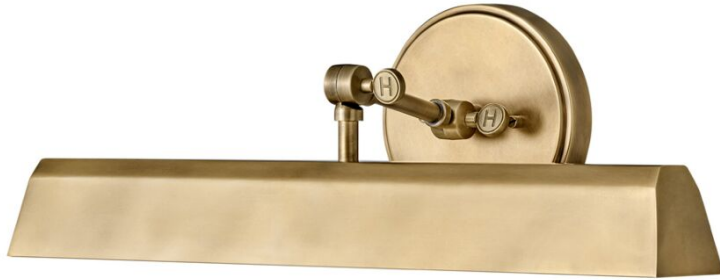

ARTI

47094HB

MEDIUM ADJUSTABLE ACCENT LIGHT

The perfect fixture for any space, Arti embodies simple elegance with its functional, streamlined design. Offering a robust lineup of fixture silhouettes, every aspect of the Arti family is adorned with practical features for a seamless integration into any room.

DETAILS	
FINISH:	Heritage Brass
MATERIAL:	Steel
DIMMABLE:	YES - WITH DIMMABLE LAMP (NOT INCLUDED)

DIMENSIONS	
WIDTH:	20"
HEIGHT:	6"
WEIGHT:	4.4lb
BACK PLATE:	6" Dia.
EXTENSION:	7.3"
TOP TO OUTLET:	3.0000"

LIGHT SOURCE	
LIGHT SOURCE:	Socketed
WATTAGE:	2-8w Med. LED, 60w Equiv.
VOLTAGE:	120v

SHIPPING	
CARTON LENGTH:	22.4
CARTON WIDTH:	10
CARTON HEIGHT:	8.5
CARTON WEIGHT:	6.2

PRODUCT DETAILS:

- Suitable for use in dry (indoor) locations as defined by NEC and CEC. Meets United States UL Underwriters Laboratories & CSA Canadian Standards Association Product Safety Standards.
- All dimensions listed are as shown
- Merging the best of traditional and modern elements with a sophisticated and streamlined look
- Fully adjustable up or down
- Optional cord cover available, 6938HB
- Cord features an on/off switch
- Can be hard wired or mounted with included plug-in cord