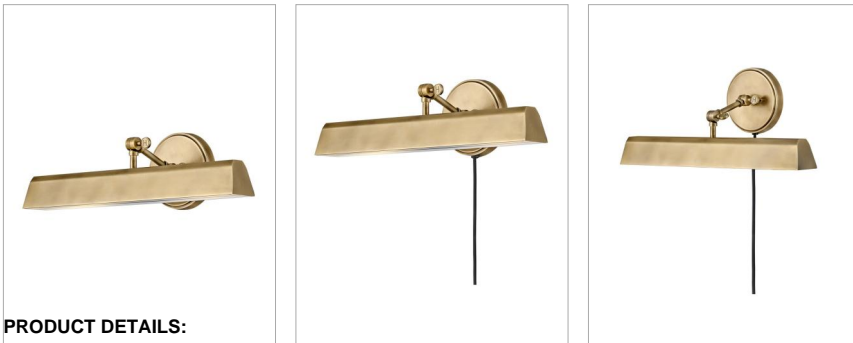

ARTI

47094HB

MEDIUM ADJUSTABLE ACCENT LIGHT

The perfect fixture for any space, Arti embodies simple elegance with its functional, streamlined design. Offering a robust lineup of fixture silhouettes, every aspect of the Arti family is adorned with practical features for a seamless integration into any room.

DETAILS	
FINISH:	Heritage Brass
MATERIAL:	Steel
DIMMABLE:	YES - WITH DIMMABLE LAMP (NOT INCLUDED)

DIMENSIONS	
WIDTH:	20"
HEIGHT:	6"
WEIGHT:	4.4lb
BACK PLATE:	6" Dia.
EXTENSION:	7.3"
TOP TO OUTLET:	3.0000"

LIGHT SOURCE	
LIGHT SOURCE:	Socketed
WATTAGE:	2-8w Med. LED, 60w Equiv.
VOLTAGE:	120v

SHIPPING	
CARTON LENGTH:	22.4
CARTON WIDTH:	10
CARTON HEIGHT:	8.5
CARTON WEIGHT:	6.2

PRODUCT DETAILS:

- Suitable for use in dry (indoor) locations as defined by NEC and CEC. Meets United States UL Underwriters Laboratories & CSA Canadian Standards Association Product Safety Standards.
- All dimensions listed are as shown
- Merging the best of traditional and modern elements with a sophisticated and streamlined look
- Fully adjustable up or down
- Optional cord cover available, 6938HB
- Cord features an on/off switch
- Can be hard wired or mounted with included plug-in cord