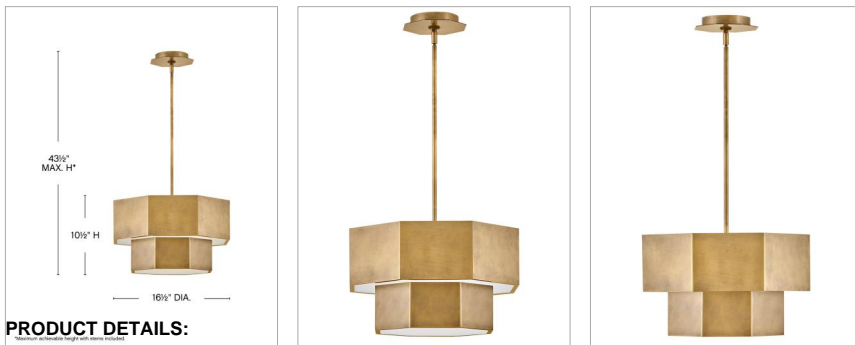

### MEDIUM CONVERTIBLE FLUSH MOUNT

View the many sides of Facet. Interesting angles combine with bold metal features to create an edgy and contemporary profile that is unpretentious yet unforgettable. Hexagonal etched glass is showcased by Heritage Brass or Black Oxide finishes.

Mounted as a convertible flush-mount.

DETAILS	
FINISH:	Heritage Brass
MATERIAL:	Steel
GLASS:	Etched
SLOPE DEGREE:	90
DIMMABLE:	YES - WITH DIMMABLE LAMP (NOT INCLUDED)

DIMENSIONS	
WIDTH:	16.5"
HEIGHT:	10.5"
WEIGHT:	14.2lb

LIGHT SOURCE	
LIGHT SOURCE:	Socketed
WATTAGE:	5-12w Med. LED, 100w Equiv.
VOLTAGE:	120v

MOUNTING	
CANOPY:	5" Dia.
LEAD WIRE:	1 X 120"
MAX HEIGHT:	43.5

SHIPPING	
CARTON LENGTH:	19.5
CARTON WIDTH:	19.5
CARTON HEIGHT:	13.5
CARTON WEIGHT:	18.4

#### PRODUCT DETAILS:

- Suitable for use in dry (indoor) locations as defined by NEC and CEC. Meets United States UL Underwriters Laboratories & CSA Canadian Standards Association Product Safety Standards.
- This fixture includes multiple down stems in various lengths to customize the installation height of the fixture, including one 6" stem and two 12" stems
- This item may be hung on a sloped ceiling
- Bold silhouette with dramatic details creates a modern statement
- Convertible fixture can be hung as a pendant or semi-flush mount