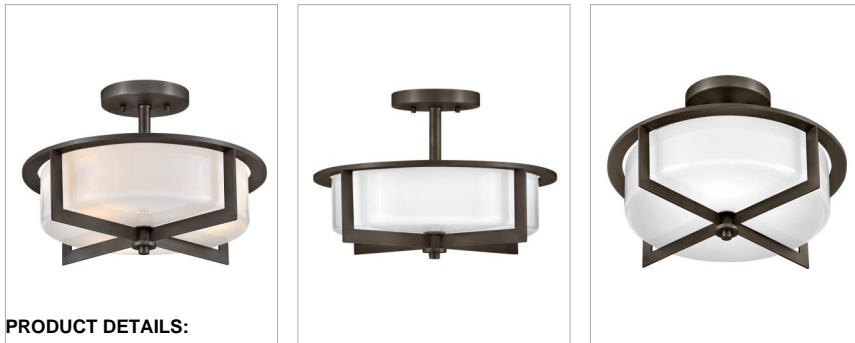

PRODUCT DETAILS:

- Suitable for use in dry (indoor) locations as defined by NEC and CEC. Meets United States UL Underwriters Laboratories & CSA Canadian Standards Association Product Safety Standards
- Merging the best of traditional and modern elements, with a sophisticated and streamlined silhouette perfect for any space
- Striking black finish enhances design

HINKLEY

HINKLEY
33000 Pin Oak Parkway
Avon Lake, OH 44012

PHONE: (440) 653-5500
Toll Free: 1 (800) 446-5539

hinkley.com