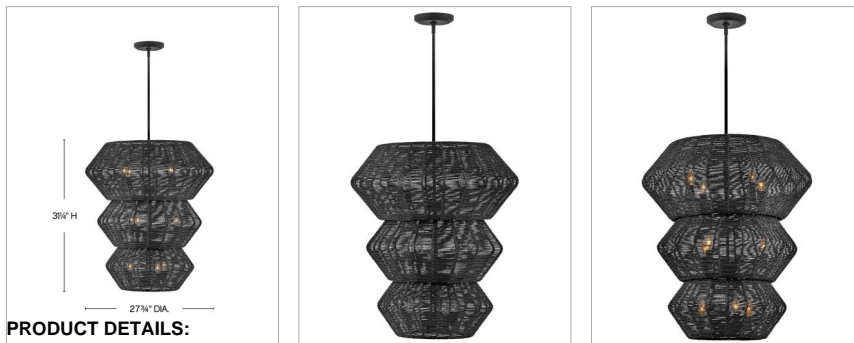

lisa mcDennon
COLLECTION

LUCA

40388BLK

DOUBLE XL MULTI TIER CHANDELIER

Luca's coastal vibe is permeated with an exotic appeal. The bold pendant showcases a robust, woven drum shade, and a fully finished cluster for plenty of functional light offered in a variety of finish options. Luca is part of the Lisa McDennon Collection.

DETAILS	
FINISH:	Black
MATERIAL:	Steel
SHADE:	Black
SLOPE DEGREE:	90
DIMMABLE:	YES - WITH DIMMABLE LAMP (NOT INCLUDED)

DIMENSIONS	
WIDTH:	27.8"
HEIGHT:	31.3"
WEIGHT:	18.9lb

LIGHT SOURCE	
LIGHT SOURCE:	Socketed
WATTAGE:	10-5w Cand. LED, 60w Equiv.
VOLTAGE:	120v

MOUNTING	
CANOPY:	6.5" Dia.
LEAD WIRE:	1 X 120"
MAX HEIGHT:	64.8

SHIPPING	
CARTON LENGTH:	30
CARTON WIDTH:	34
CARTON HEIGHT:	30.8
CARTON WEIGHT:	32.8

PRODUCT DETAILS:

- Suitable for use in dry (indoor) locations as defined by NEC and CEC. Meets United States UL Underwriters Laboratories & CSA Canadian Standards Association Product Safety Standards.
- This fixture includes multiple down stems in various lengths to customize the installation height of the fixture, including one 6" stem and two 12" stems
- This item may be hung on a sloped ceiling
- Bold silhouette with dramatic details creates a modern statement
- The Lisa McDennon Collection offers a striking mix of edgy, sculptural silhouettes that incorporate modern, organic elements and luxe materials, brought to life by her innovative and original point of view.