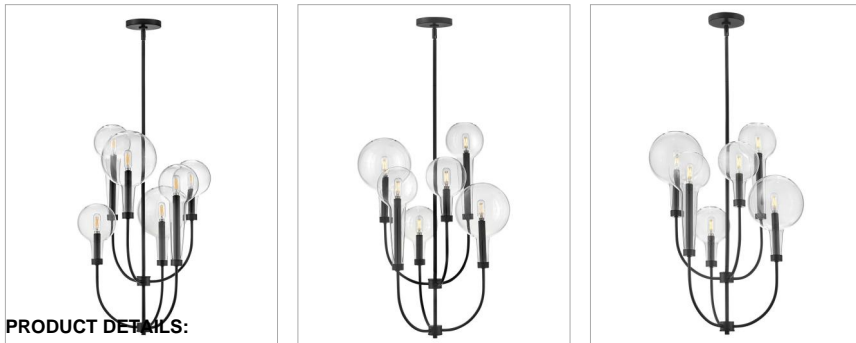

ALCHEMY

30525BK

LARGE PENDANT

Inspired by the vintage flasks of a chemistry classroom, Alchemy is a unique statement piece. Its tapered globes instantly stand out in a variety of spaces, while the open silhouette enhances its sophisticated edge.

DETAILS	
FINISH:	Black
MATERIAL:	Steel
GLASS:	Clear
SLOPE DEGREE:	90
DIMMABLE:	YES - WITH DIMMABLE LAMP (NOT INCLUDED)

DIMENSIONS	
WIDTH:	20"
HEIGHT:	27.8"
WEIGHT:	3.6lb

LIGHT SOURCE	
LIGHT SOURCE:	Socketed
WATTAGE:	6-5w Cand. LED, 60w Equiv.
VOLTAGE:	120v

MOUNTING	
CANOPY:	4.75" Dia.
LEAD WIRE:	1 X 120"
MAX HEIGHT:	53.3

SHIPPING	
CARTON LENGTH:	22.5
CARTON WIDTH:	22.5
CARTON HEIGHT:	25.8
CARTON WEIGHT:	6.5

PRODUCT DETAILS:

- Suitable for use in dry (indoor) locations as defined by NEC and CEC. Meets United States UL Underwriters Laboratories & CSA Canadian Standards Association Product Safety Standards.
- This item may be hung on a sloped ceiling
- This fixture includes multiple down stems in various lengths to customize the installation height, including one 6" stem and three 12" stems
- Merging the best of traditional and modern elements with a sophisticated and streamlined look
- T6 or T8 bulbs required (not included)