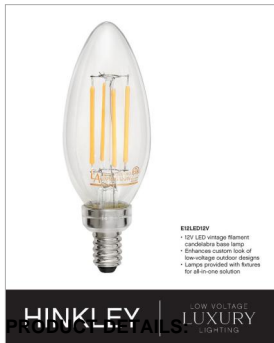

OPEN AIR™
collection

SAWYER

29206DZ-LV

MEDIUM SINGLE TIER 12V CHANDELIER

The fresh, rustic design of the Sawyer collection will inject any outdoor living experience with the warm, cozy ambiance of an indoor setting. Constructed with Hinkley's own anti-corrosion coating, Sawyer ensures maximum resiliency and performance in the elements.

| DETAILS | |
|---------------|---------------------------------------|
| FINISH: | Aged Zinc |
| MATERIAL: | Metal |
| GLASS: | Clear Seedy |
| SLOPE DEGREE: | 90 |
| DIMMABLE: | YES - WITH MLV ON TRANSFORMER PRIMARY |

| DIMENSIONS | |
|------------|--------|
| WIDTH: | 24" |
| HEIGHT: | 23.3" |
| WEIGHT: | 15.5lb |

| LIGHT SOURCE | |
|---------------------------|---------------------------------------|
| LIGHT SOURCE: | Socketed |
| LED NAME: | E12LED12V |
| WATTAGE: | 6-3.50w Cand. LED *Included |
| VOLTAGE: | 12v |
| VOLT AMPS: | 24.3 |
| COLOR TEMP: | 2700 |
| LUMENS: | 2160 |
| CRI: | 80 |
| INCANDESCENT EQUIVALENCY: | 6 x 35w |
| DIMMABLE: | YES - WITH MLV ON TRANSFORMER PRIMARY |
| TRANSFORMER REQUIRED: | Yes |

- Innovative Exterior 12-volt solution for all-in-one lamp, lighting and high design look. Transformer is required and sold separately.
- This item may be hung on a sloped ceiling
- Suitable for use in wet (outdoor direct rain) locations as defined by NEC and CEC. Meets United States UL Underwriters Laboratories & CSA Canadian Standards Association Product Safety Standards
- Rustic elements with bold, refined details complement a variety of facades from farmhouse to contemporary architecture
- The stylish Open Air collection includes outdoor-rated chandeliers, pendants and sconces that provide design-conscious solutions to a variety of exterior environments.
- LED Bulbs carry a 3-year limited warranty
- 12-volt LED vintage filament bulbs included
- 2-year finish warranty