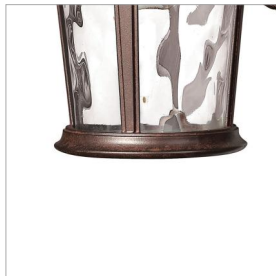

WINDSOR

1890RK

EXTRA SMALL WALL MOUNT LANTERN

Windsor combines elegant details and decorative cast detailing into its cast aluminum construction. The River Rock finish and clear water glass add to its majestic style.

DETAILS	
FINISH:	River Rock
MATERIAL:	Aluminum
GLASS:	Clear Water Glass
DIMMABLE:	YES - WITH DIMMABLE LAMP (NOT INCLUDED)

DIMENSIONS	
WIDTH:	7"
HEIGHT:	12.5"
WEIGHT:	5lb
BACK PLATE:	5.75"W X 8"H
EXTENSION:	8.3"
TOP TO OUTLET:	5.0000"

LIGHT SOURCE	
LIGHT SOURCE:	Socketed
WATTAGE:	1-12w Med. LED, 75w Equiv.
VOLTAGE:	120v

SHIPPING	
CARTON LENGTH:	9.3
CARTON WIDTH:	9
CARTON HEIGHT:	14.5
CARTON WEIGHT:	6

PRODUCT DETAILS:

- Our Estate Collections boast a breadth of fixtures defined by coordinating composition, enduring architecture, and time-honored craftsmanship, designed to meet the needs of expansive properties with extended outdoor living spaces. From the entrance of your driveway to the depths of your backyard, these collections provide cohesive design for stately exteriors.
- Suitable for use in wet (outdoor direct rain) locations as defined by NEC and CEC. Meets United States UL Underwriters Laboratories & CSA Canadian Standards Association Product Safety Standards
- Classic lines and heritage details complement traditional architecture
- 2-year finish warranty