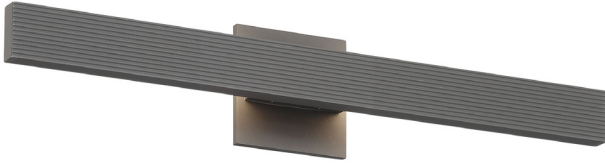

# ENSO

8432-OWL24 SGY

UPC: 844375000193

LED 24" Wall Sconce - Outdoor

The Golden Lighting Enso Integrated LED 24" Outdoor Wall in Smooth Grey combines modern and industrial design with a smooth gray finish, creating a sophisticated lighting effect that elevates entryways and patios.

Fixture Finish:	Smooth Gray	
Glass/Shade Finish:	No Shade	
Materials:	Aluminum,PC	
Fixture Width:	24"	60.96cm
Fixture Height:	4.5"	11.43cm
Fixture Depth:	2.75"	6.99cm
Glass/Shade Diameter:	0"	0cm
Glass/Shade Height:	0"	0cm
Canopy/Backplate:	4.5"W x 4.5"H x 0.38"D	11.43cm W x 11.43cm H x 0.97cm D
Chain:	NA	NA
Rod:	NA	NA
Wire:	8"	20.32cm
Bulb Type:	LED 1 x 13W	
Wattage:	1 x 13W (LED)	
Voltage:	120	
Install Position:	Reversible - Vertical/Horizontal	
Approved Location:	Wet Location	

Sloped Ceiling:	No
ADA:	Yes
Close-to-ceiling:	No
Bulbs Included:	Yes
Dimmable:	Yes

- A sleek, linear design with a geometric form and integrated LED technology.
- Functional and inviting at entryways, patios, and garage doors — safety and curb appeal combined.
- Durable, All-Weather Design: Built to last, each fixture is made from durable, powder-coated aluminum that is both UV- and corrosion-resistant. This ensures a long-lasting, high-quality finish that is perfect for both indoor and outdoor use.