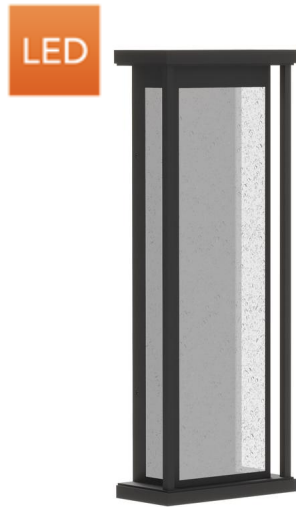

VISUAL COMFORT & Co.

GLO1351ANBZ: Extra Large Lantern

Collection: Faywood

UPC #: 785652147135

Finish: Antique Bronze (ANBZ)

Dimensions:

Width: 10.0"
Height: 26.0"

Extends: 4.75'
Wire: 8" (color;Black/White)
Mounting Proc.: Screw(s)
Connection: Mounted To Box
Bulb Type: Array
Bulb Type: Integrated
Volts: 120
Watts: 12
Watts Consumed: 12
Watts Rated: 12
Hours Rated: 50000
Lumens: 1000
Bulb Temp: 3000 °K
CRI: 90

Bulbs:

1 - LEDIntegrated Array 12.0w Max. 120v included

Features:

- This product is dimmable.
- Dark Sky friendly. Designed to emit no light above the 90° horizontal plane. Photometry unavailable.
- This advanced LED technology is carefully designed and selected to consist of the highest quality LED chipsets for superior performance and reliability.
- Meets Title 24 energy efficiency standards
- Title 24 compliant high efficacy light source that is not required to be listed in the California Energy Commission Appliance database.

Material List:

1 Body - Aluminum - Antique Bronze

Safety Listing:

Safety Listed for Wet Locations

Shade / Glass / Diffuser Details:

Part	Material	Finish	Quantity	Item Number	Length	Width	Height	Diameter	Fitter Diameter	Shade Top Length	Shade Top Width	Shade Top Diameter
Panel	Glass	Clear Seeded	1			6.75	24.12					
Panel	Glass	Clear Seeded	2			2.5	24.12					